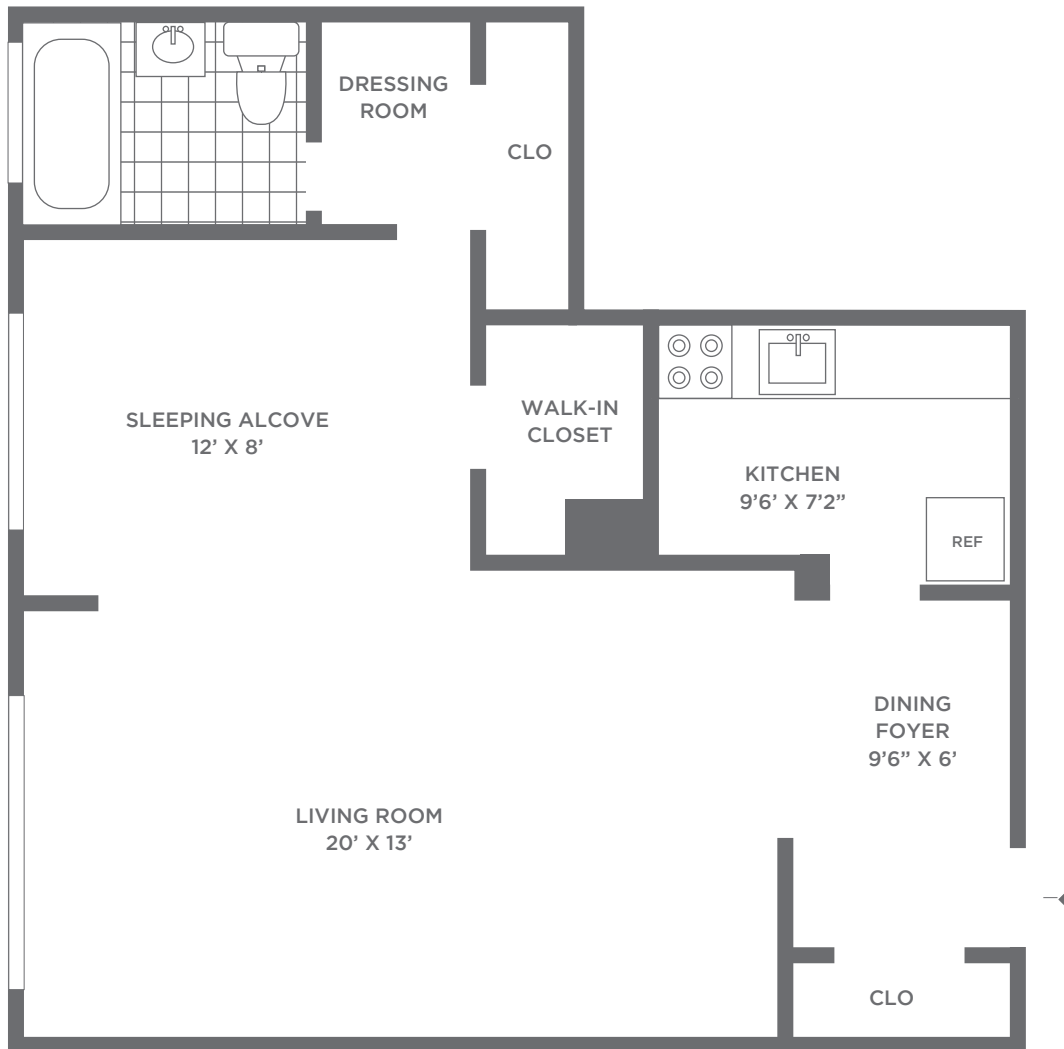

HAYES HOUSE

APARTMENTS

STUDIO
500 SF

EQUAL HOUSING
OPPORTUNITY