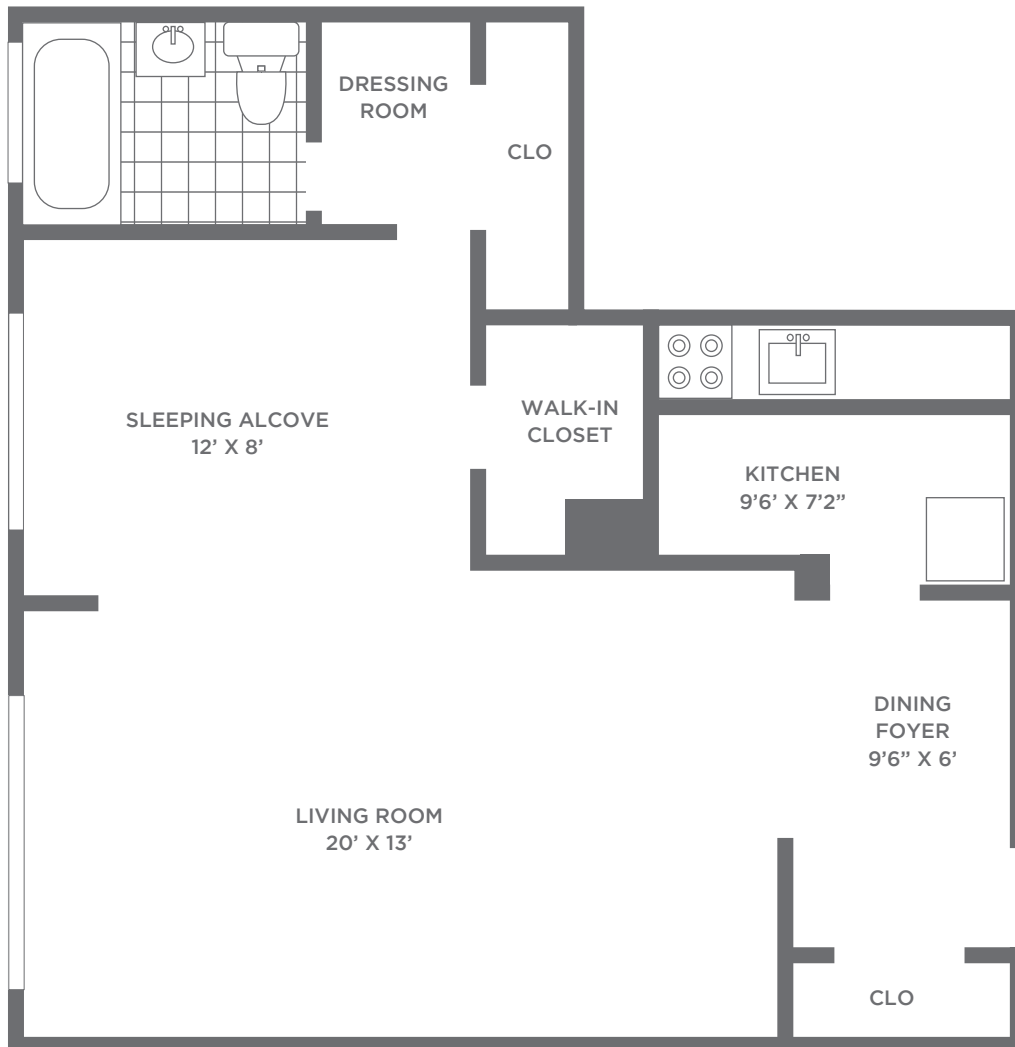

# HAYES HOUSE

APARTMENTS

STUDIO  
500 SF

EQUAL HOUSING  
OPPORTUNITY