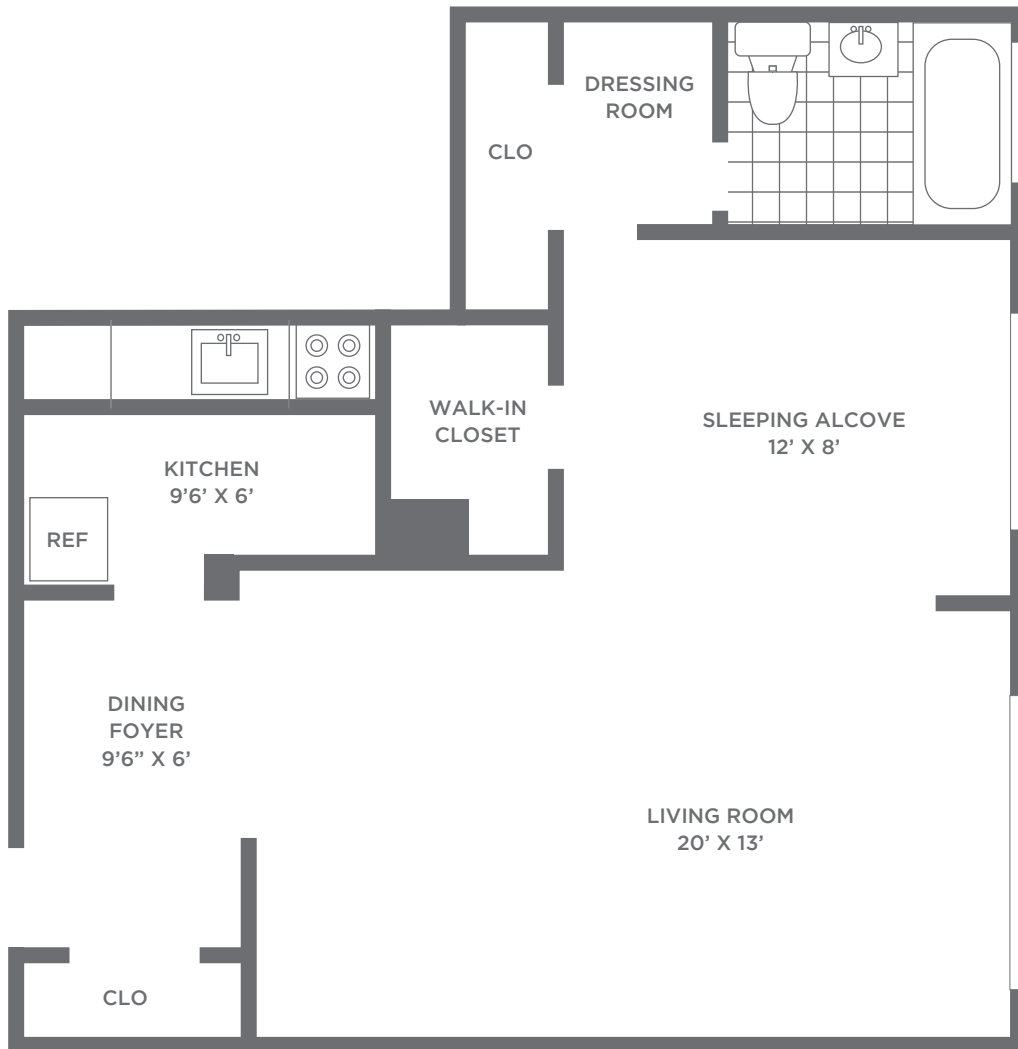

HAYES HOUSE

APARTMENTS

STUDIO
500 SF

EQUAL HOUSING
OPPORTUNITY