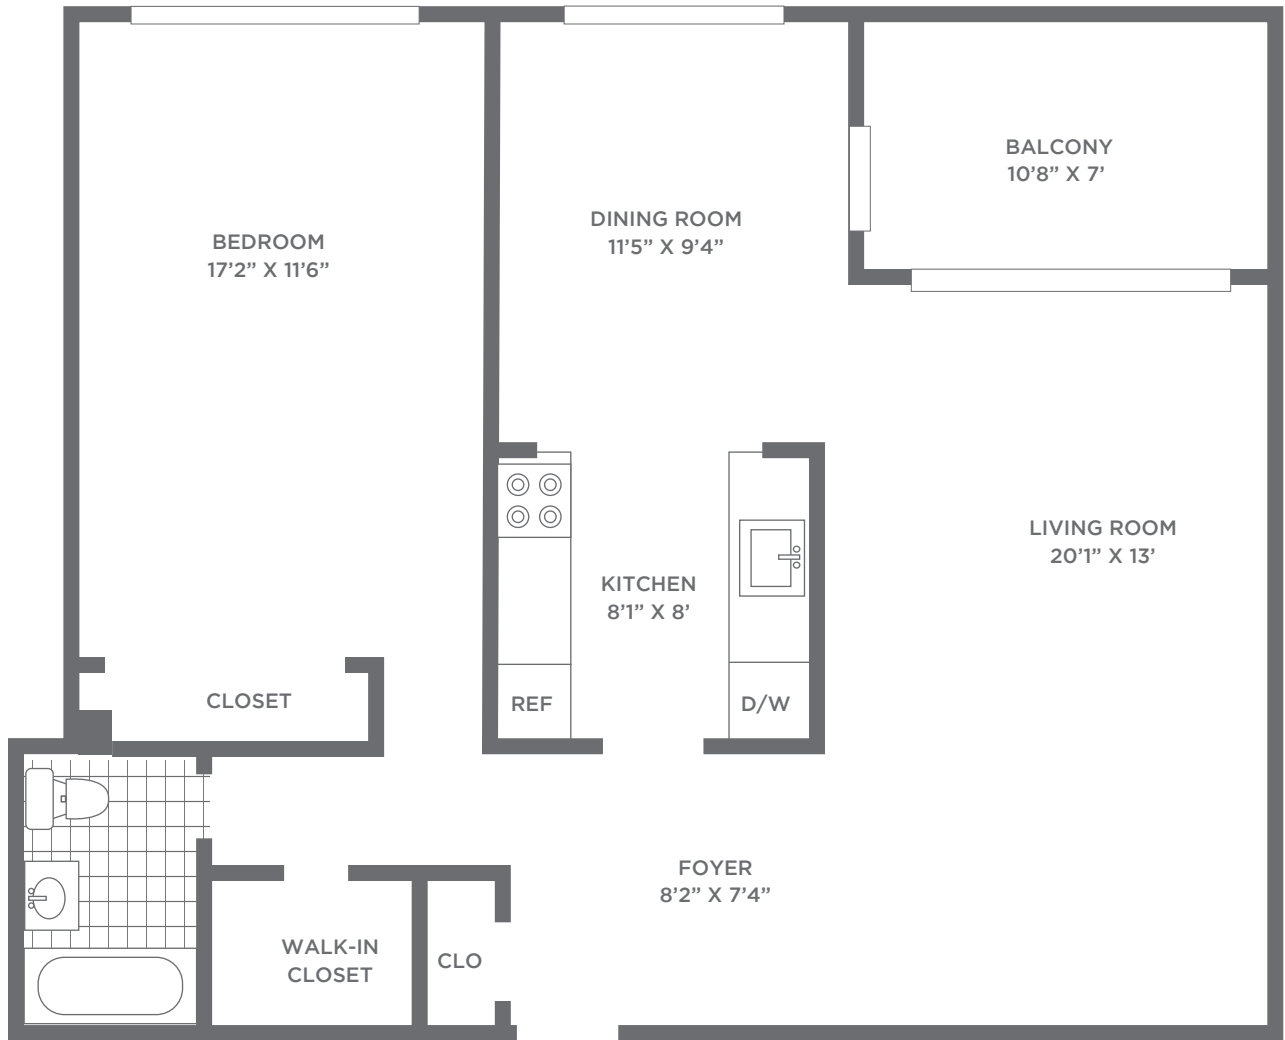

# HAYES HOUSE

APARTMENTS

1 BEDROOM  
750 SF

(B)

EQUAL HOUSING  
OPPORTUNITY