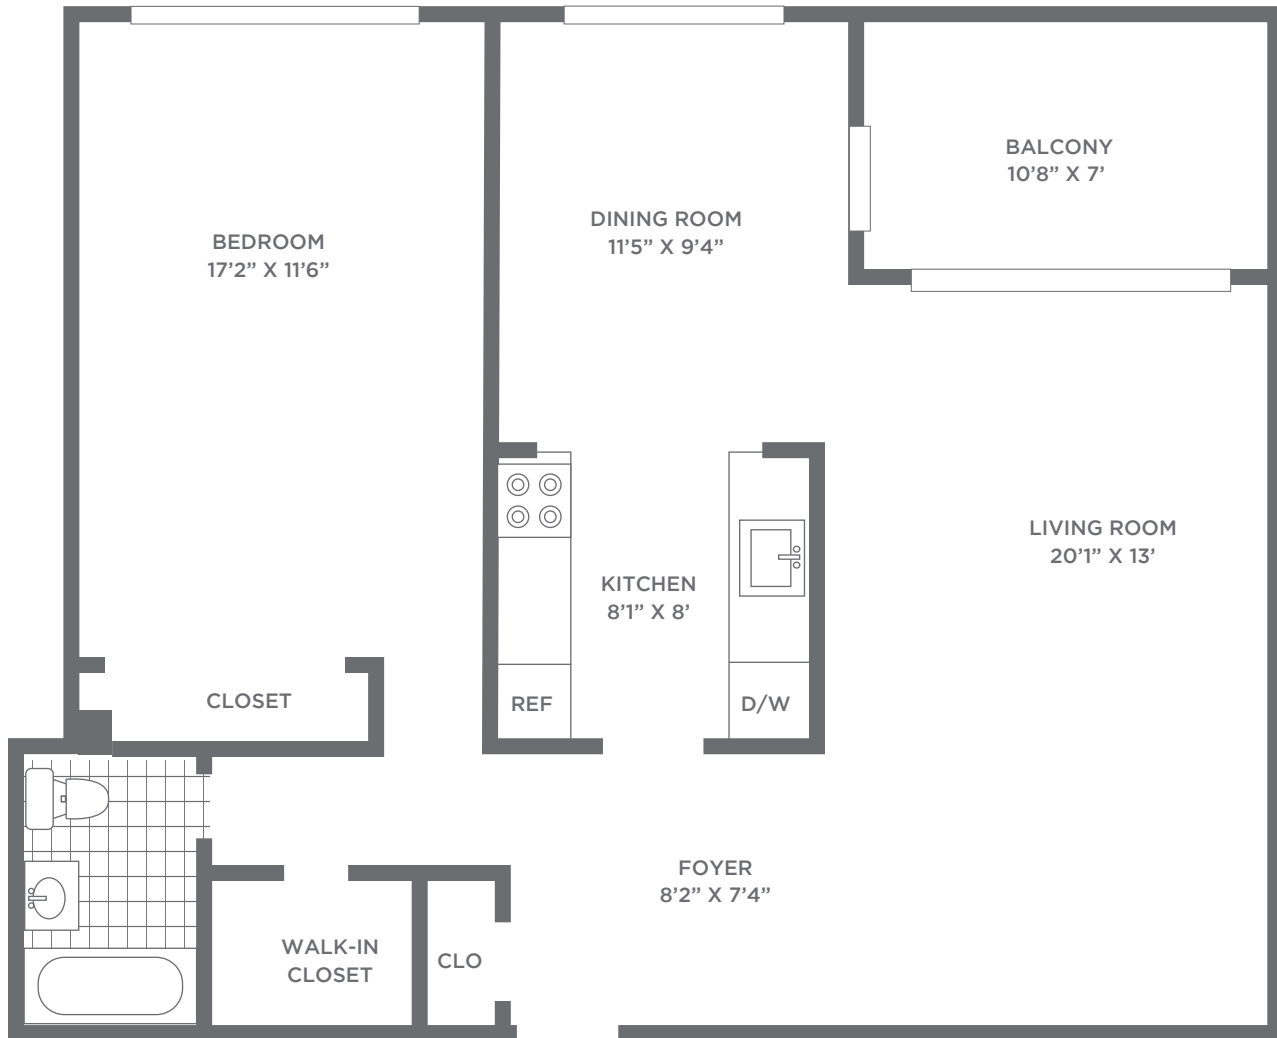

HAYES HOUSE

APARTMENTS

1 BEDROOM
700-850 SF

EQUAL HOUSING
OPPORTUNITY