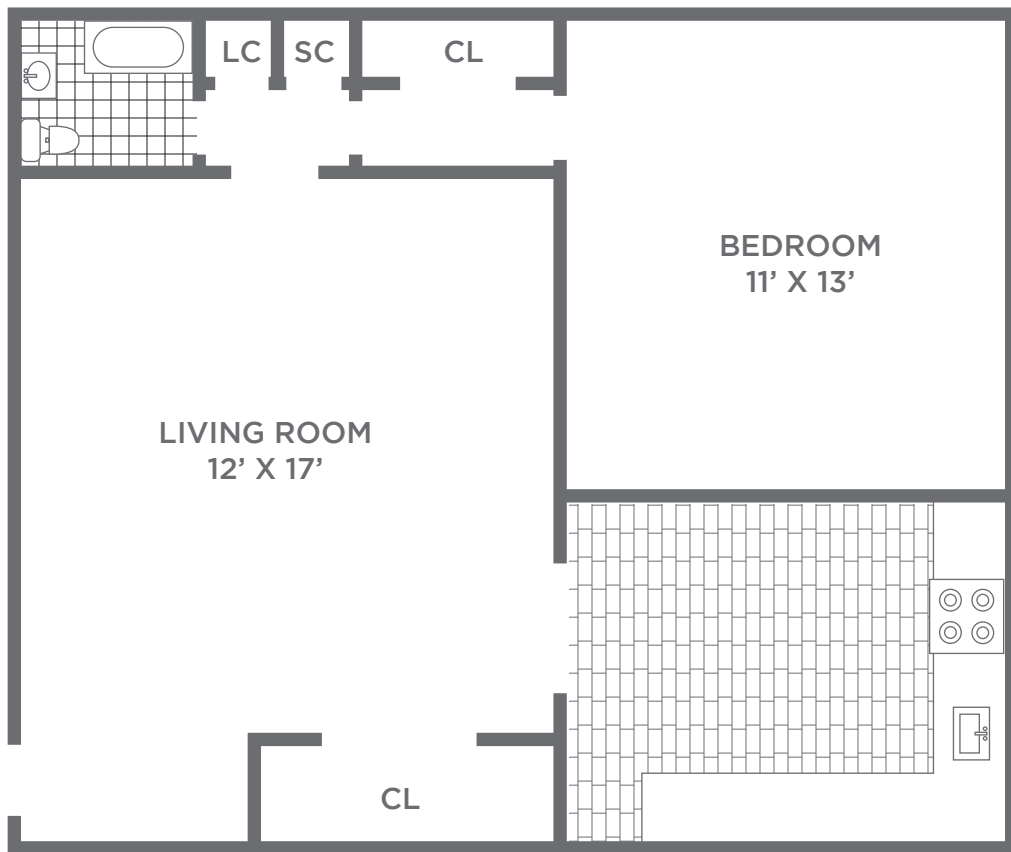

LIVINGSTON TERRACE

434 LIVINGSTON AVE # 613 • NEW BRUNSWICK, NJ 08901

1 BEDROOM
500 SF