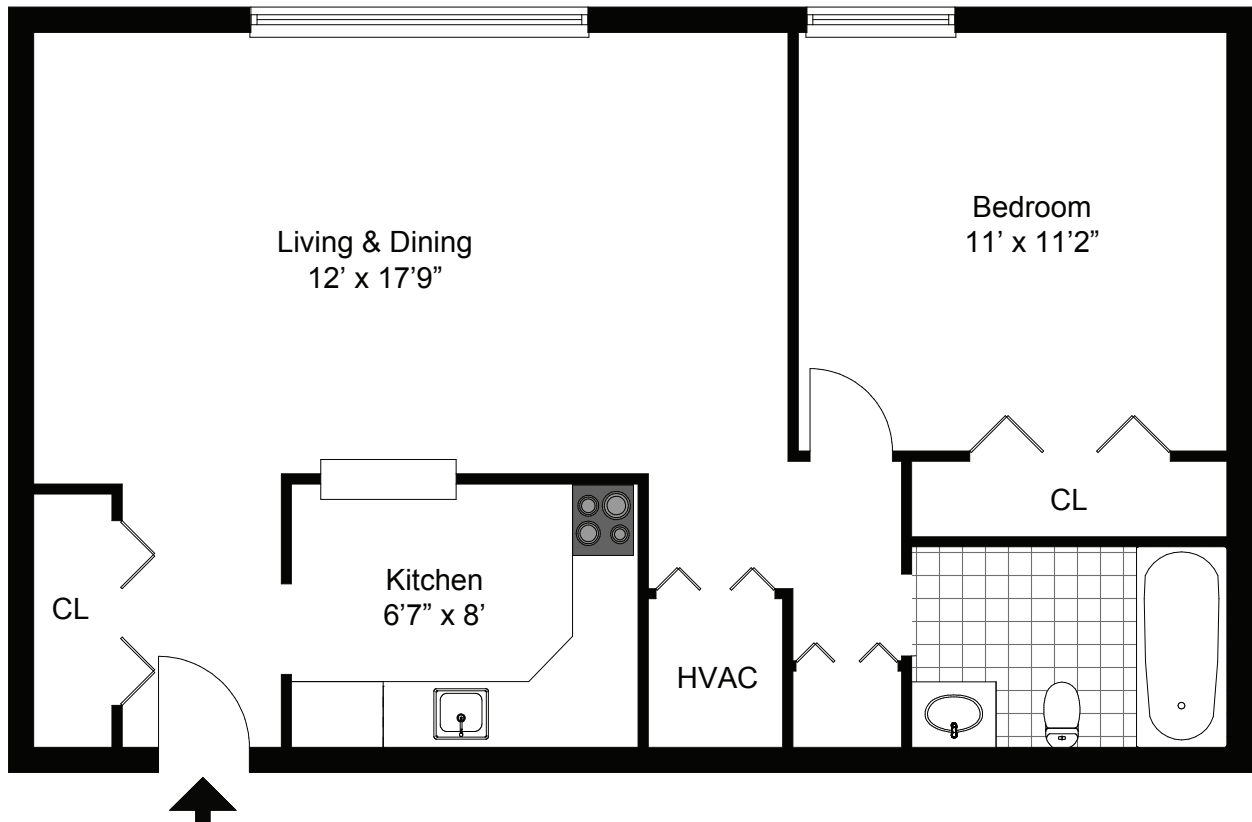

# COLEBROOK

apartments

8 C WELSH DRIVE , LANCASTER, PA 17601

1 BEDROOM JUNIOR  
532 SF