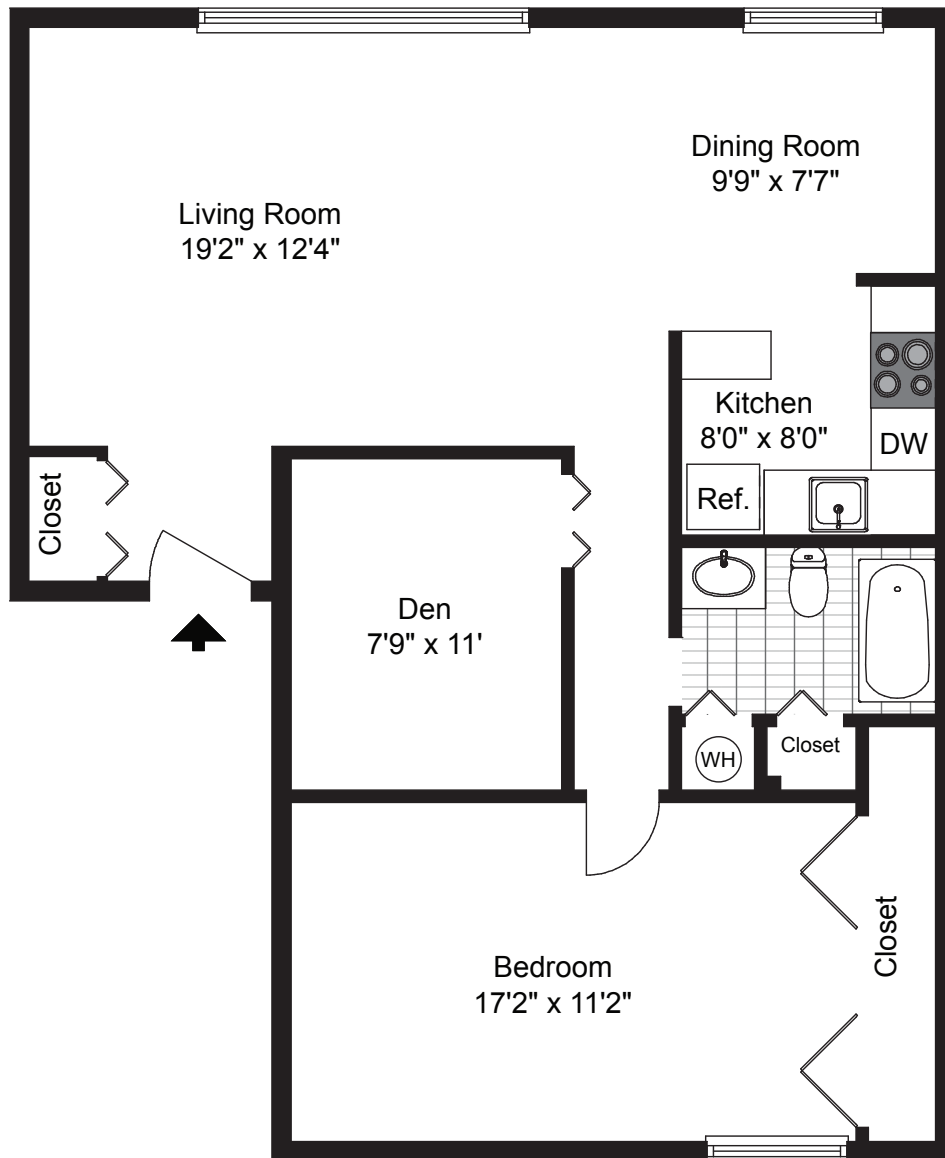

# COLEBROOK

apartments

8 C WELSH DRIVE , LANCASTER, PA 17601

1 BEDROOM W/ DEN  
918 SF