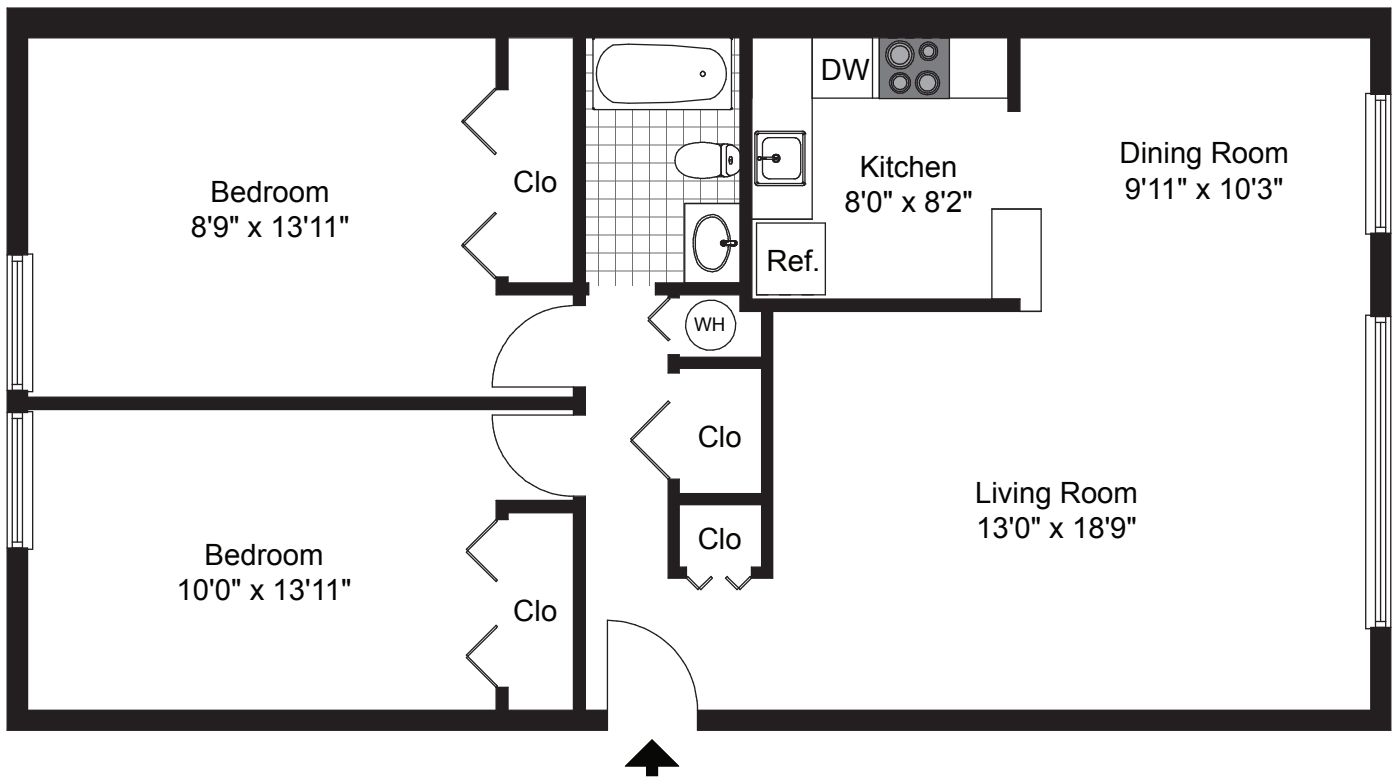

COLEBROOK

apartments

8 C WELSH DRIVE , LANCASTER, PA 17601

2 BEDROOM- SMALL
819 SF