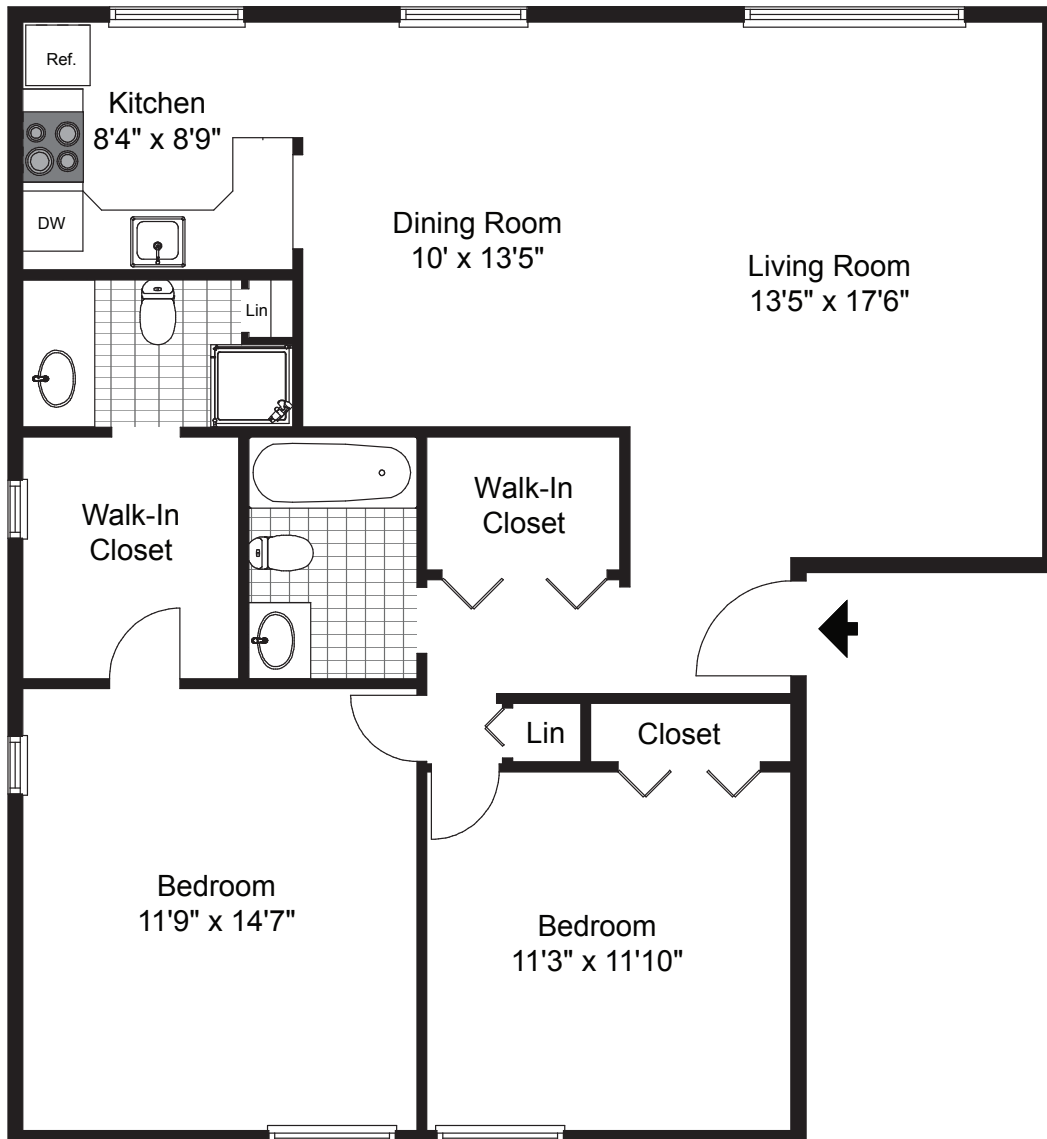

# COLEBROOK

apartments

8 C WELSH DRIVE , LANCASTER, PA 17601

2 BEDROOM 2 BATHROOM  
1184 SF