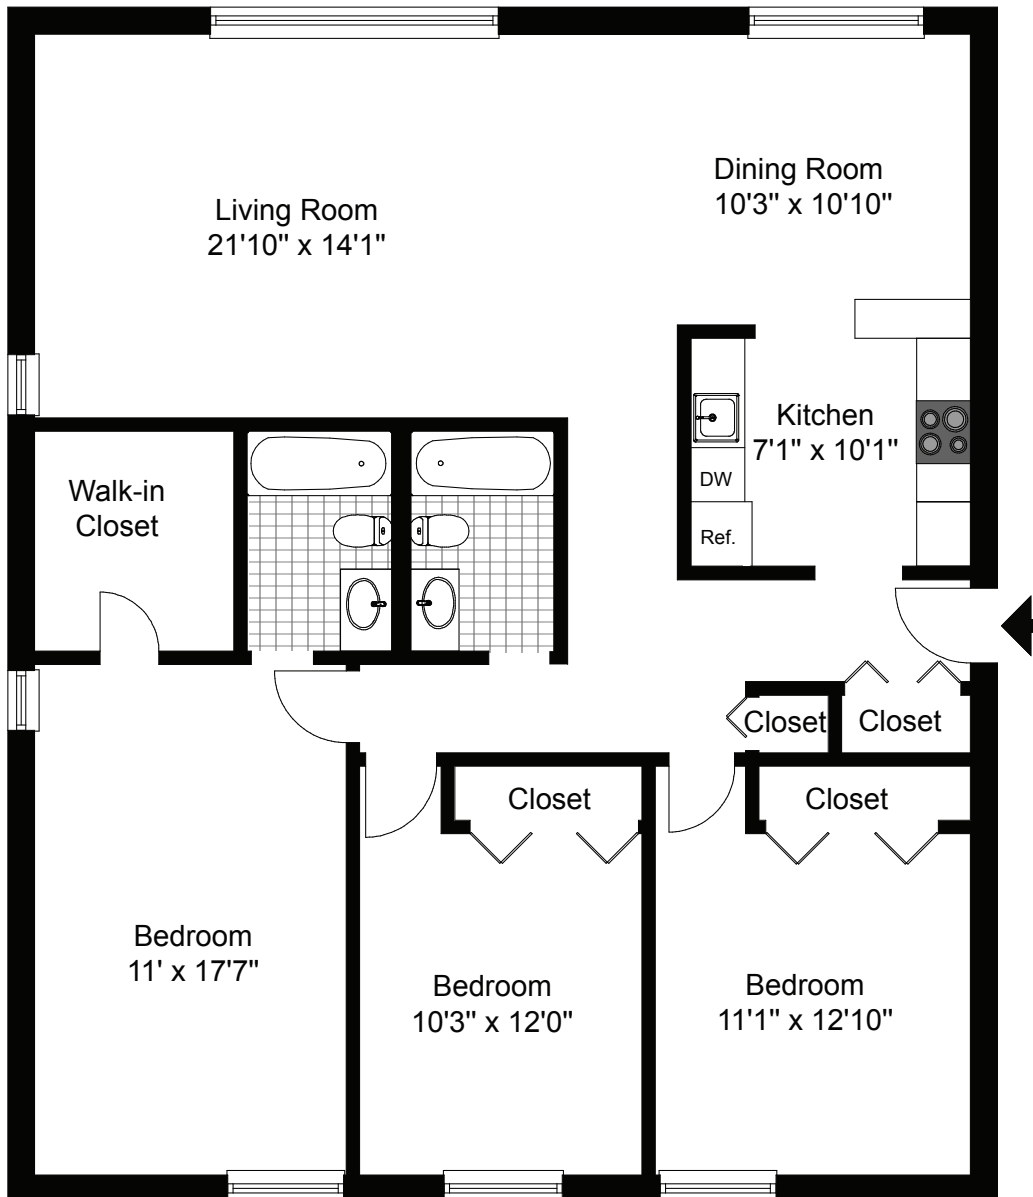

COLEBROOK

apartments

8 C WELSH DRIVE , LANCASTER, PA 17601

3 BEDROOM
1264 SF