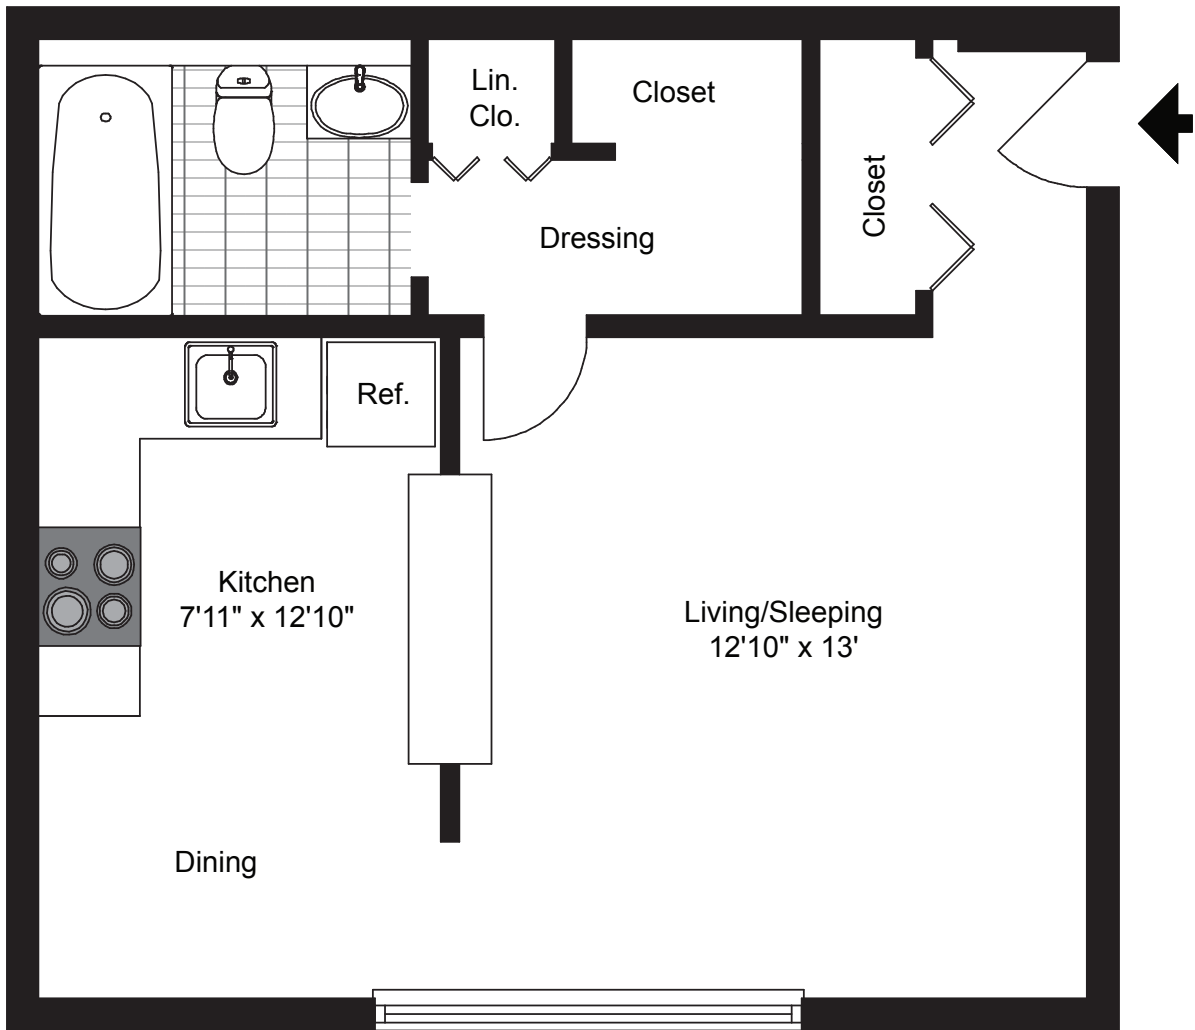

# COLEBROOK

apartments

8 C WELSH DRIVE , LANCASTER, PA 17601

EFFICIENCY

399 SF