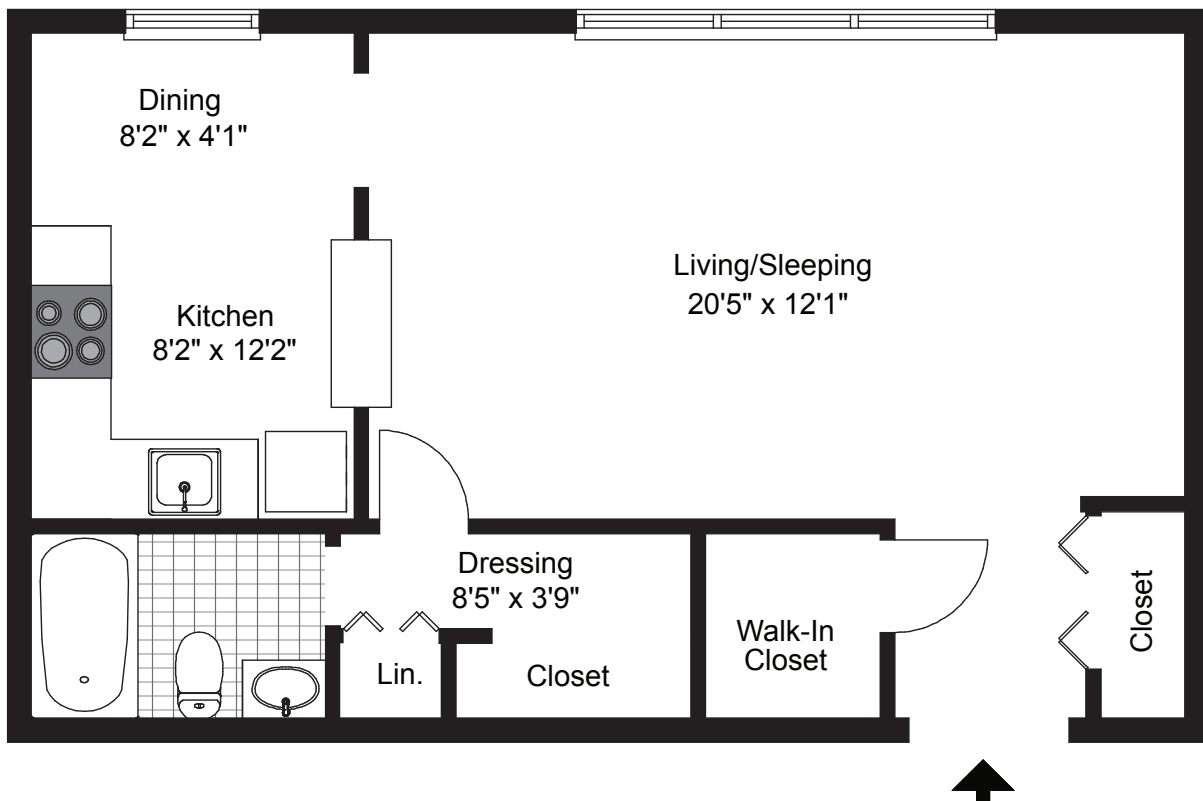

COLEBROOK

apartments

8 C WELSH DRIVE , LANCASTER, PA 17601

EFFICIENCY - LARGE

510 SF