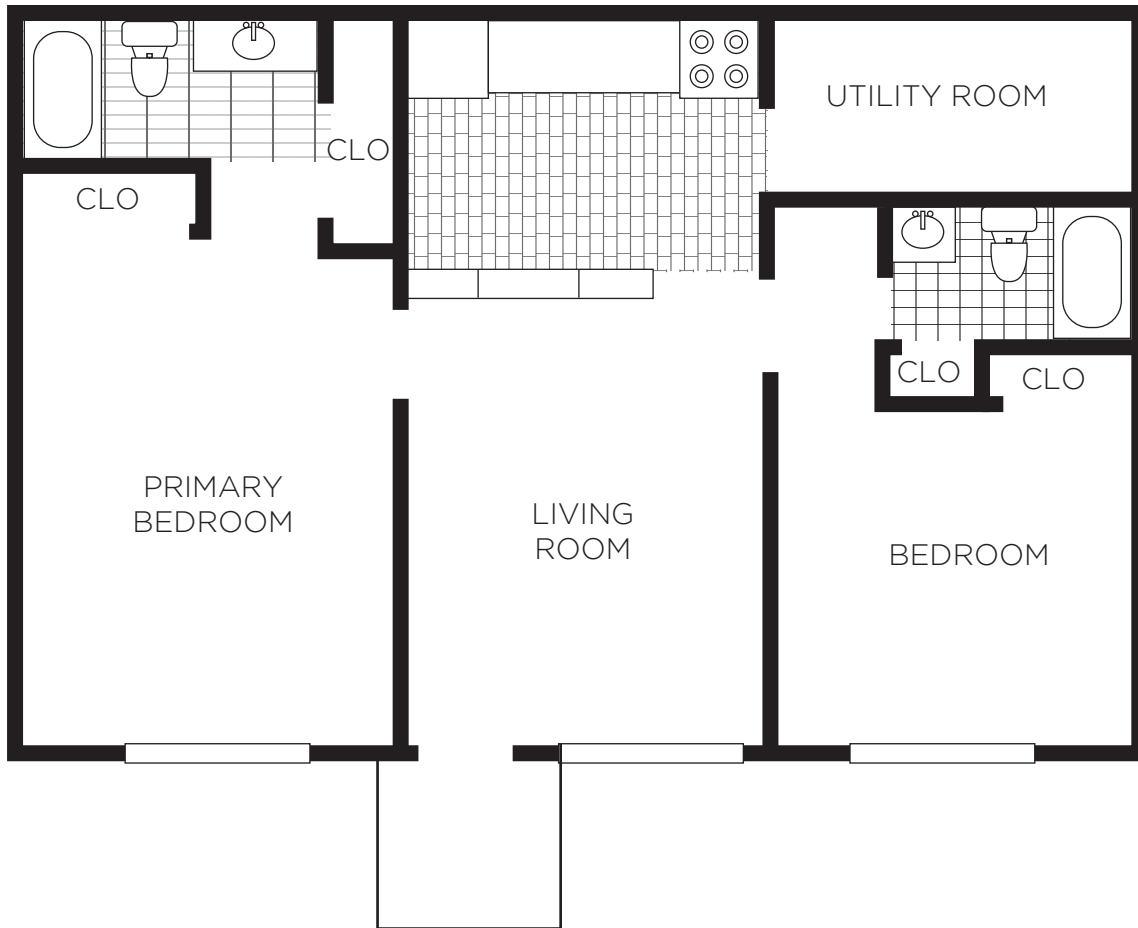

PRINCETON  
COURT

2 BEDROOM

864 SF