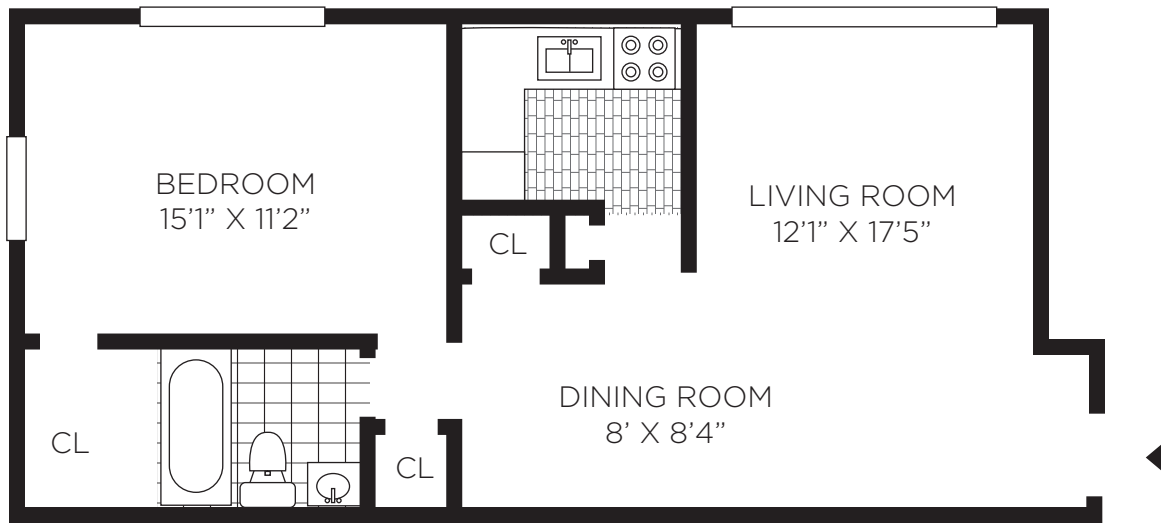

SWEETBRIAR

apartments

1917 Oregon Pike • Lancaster, PA 17601

1 BEDROOM

728 SF

EQUAL HOUSING
OPPORTUNITY