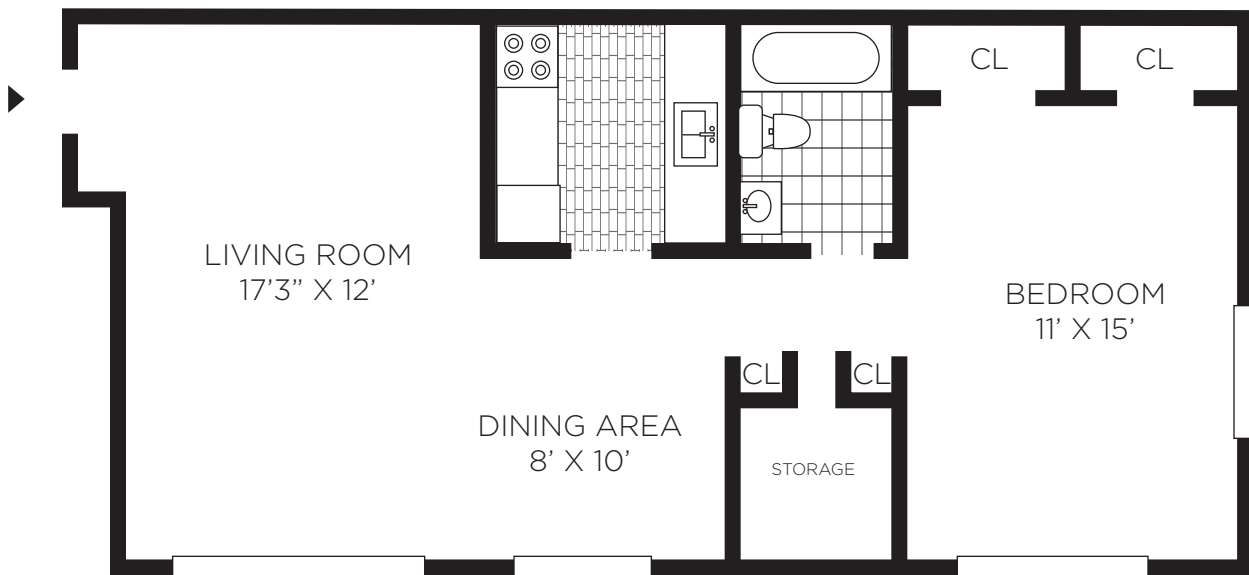

SWEETBRIAR

apartments

1917 Oregon Pike • Lancaster, PA 17601

1 BEDROOM

728 SF

EQUAL HOUSING
OPPORTUNITY