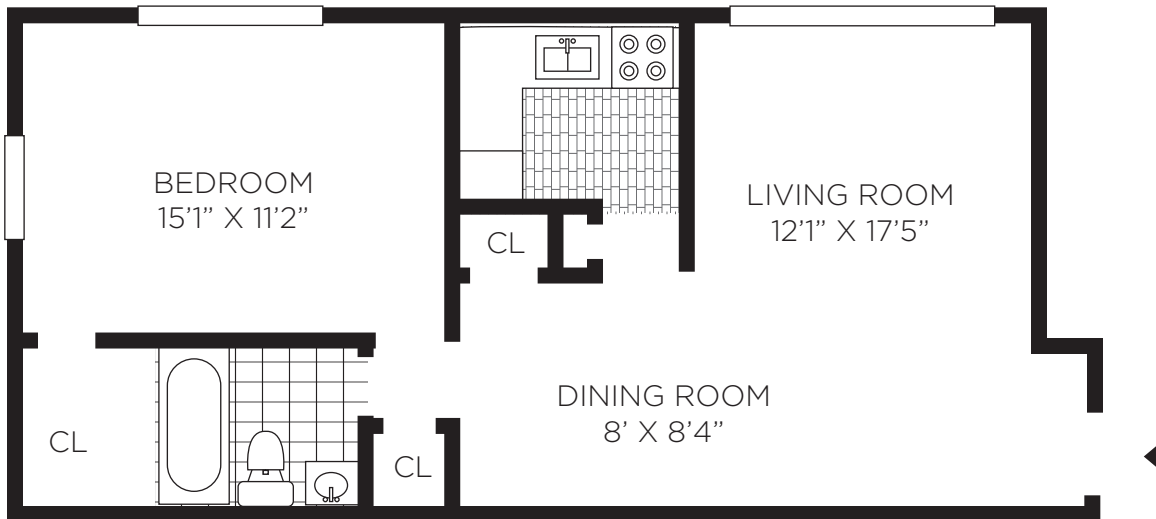

# SWEETBRIAR

apartments

1917 Oregon Pike • Lancaster, PA 17601

1 BEDROOM

728 SF