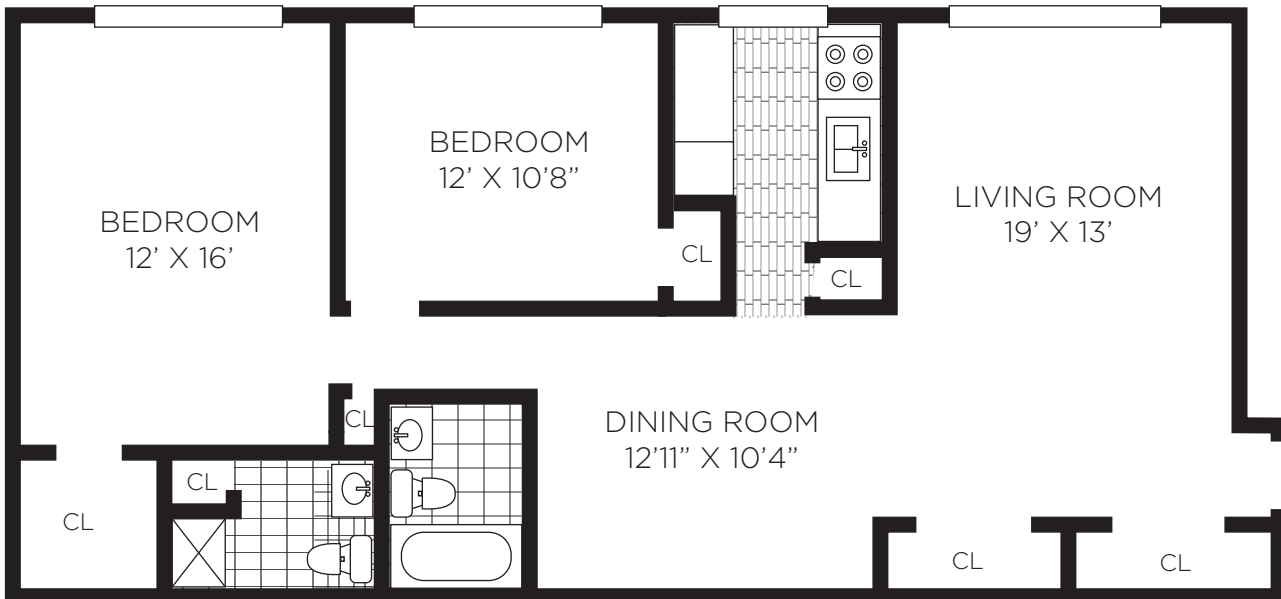

SWEETBRIAR

apartments

1917 Oregon Pike • Lancaster, PA 17601

2 BEDROOM DELUXE

1160 SF