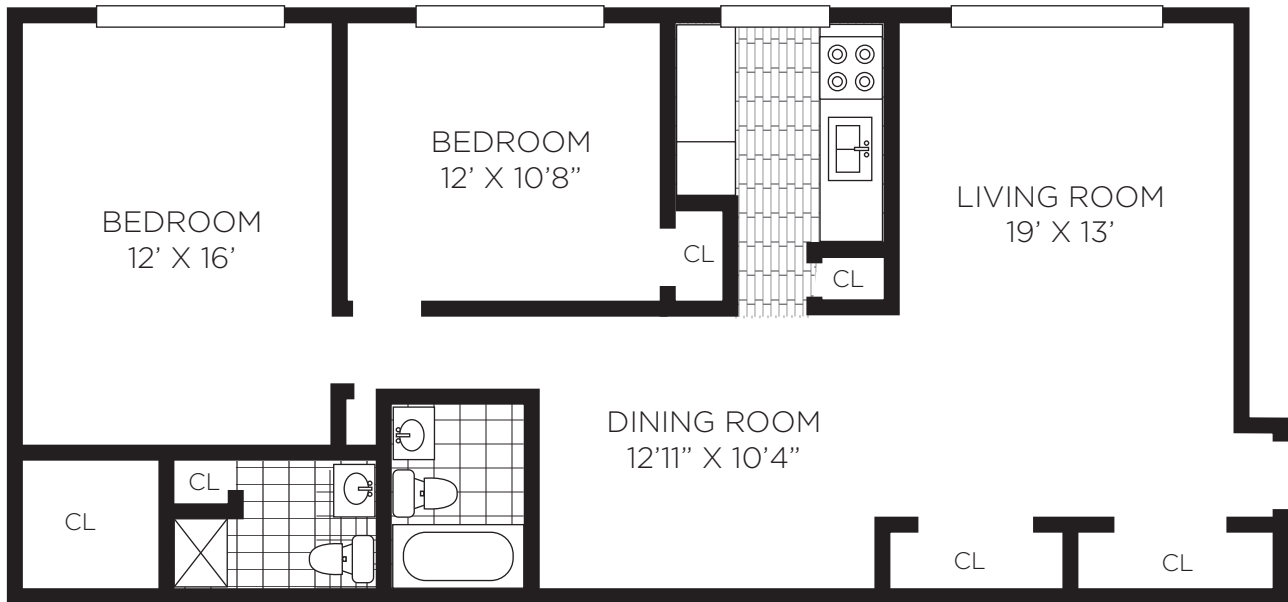

# SWEETBRIAR

apartments

1917 Oregon Pike • Lancaster, PA 17601

## 2 BEDROOM DELUXE

1160 SF

EQUAL HOUSING  
OPPORTUNITY