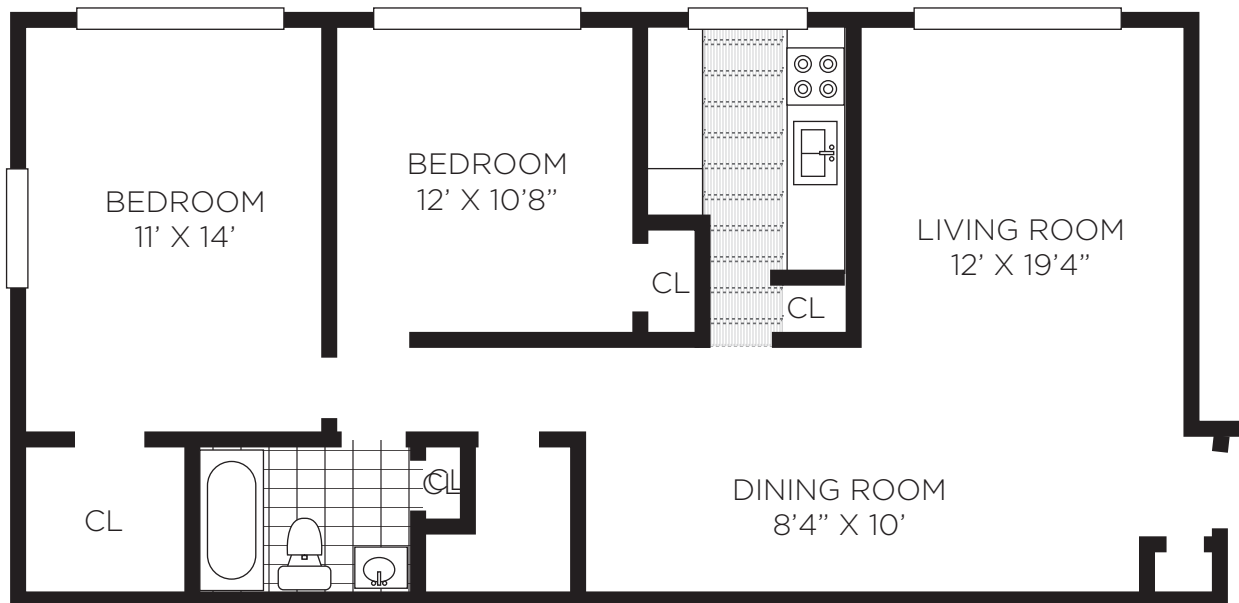

SWEETBRIAR

apartments

1917 Oregon Pike • Lancaster, PA 17601

2 BEDROOM 1 BATHROOM

898 SF