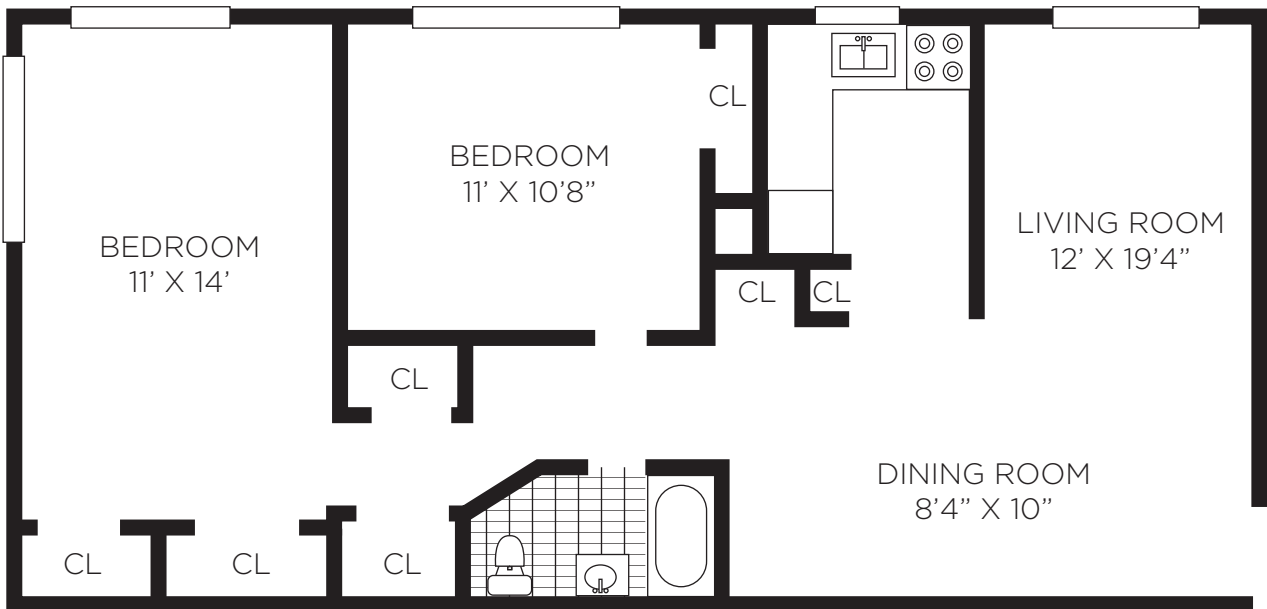

# SWEETBRIAR

apartments

1917 Oregon Pike • Lancaster, PA 17601

## 2 BEDROOM 1 BATHROOM

898 SF