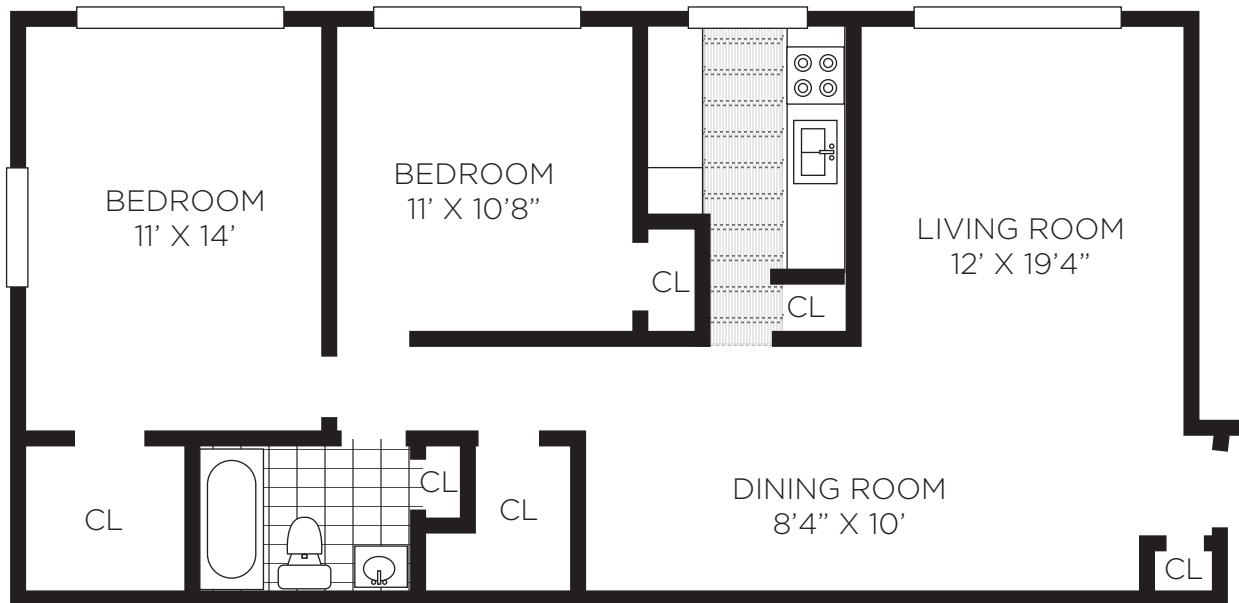

SWEETBRIAR

apartments

1917 Oregon Pike • Lancaster, PA 17601

2 BEDROOM 1 BATHROOM

898 SF