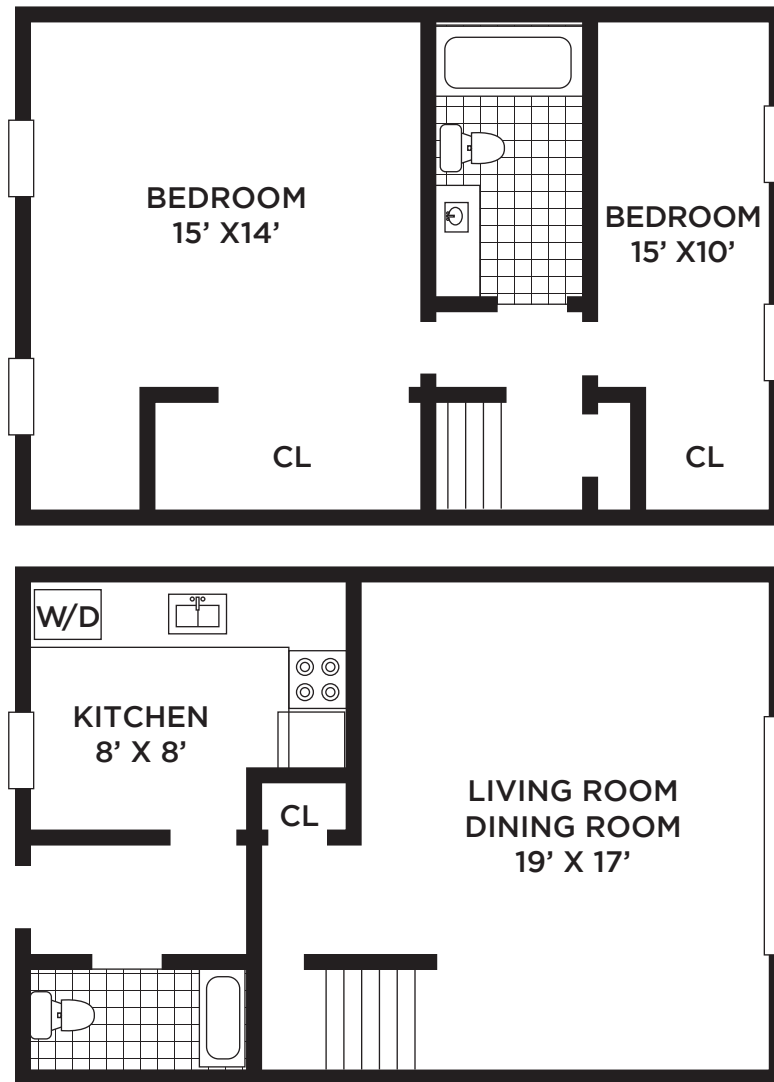

# CHERRYHILL

villas

426 ESTELLE DRIVE, LANCASTER, PA 17601

DELSEA II  
1020 SF