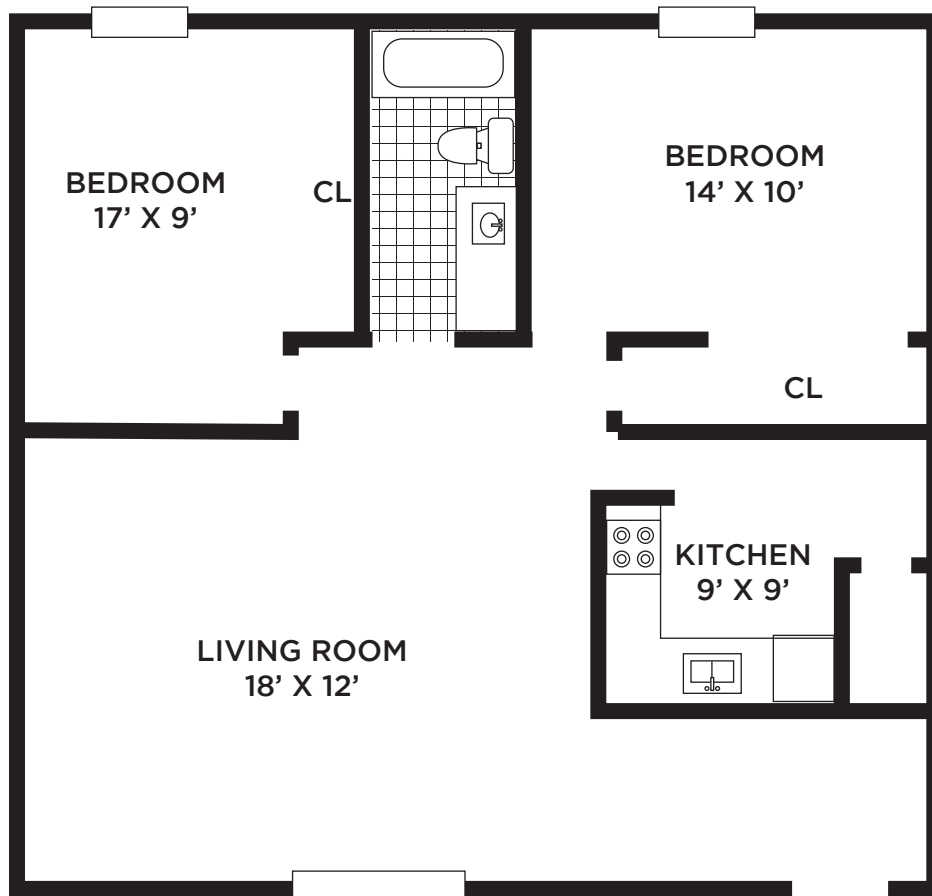

# CHERRYHILL

villas

426 ESTELLE DRIVE, LANCASTER, PA 17601

PROVIDENCE

675-950 SF