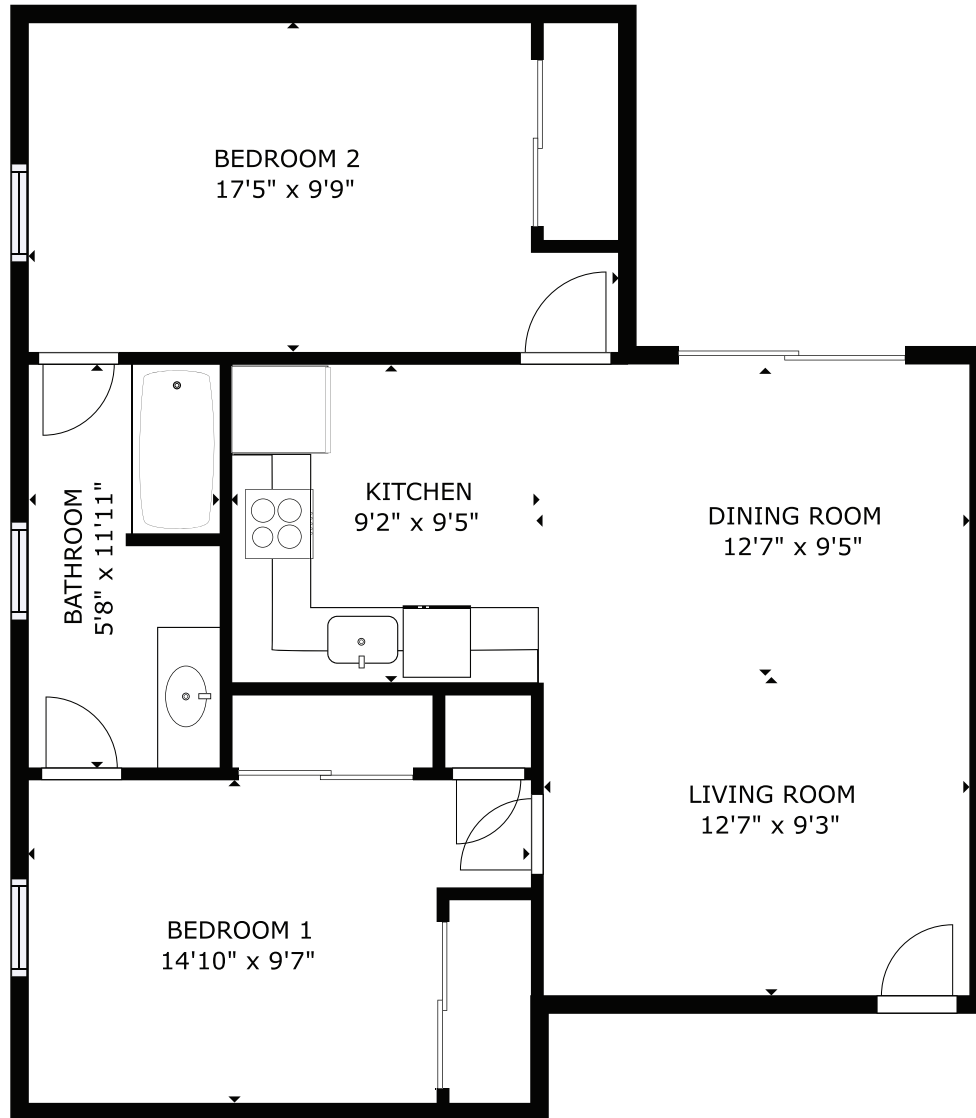

# CHERRYHILL

villas

426 ESTELLE DRIVE, LANCASTER, PA 17601

PROVIDENCE

739 SF