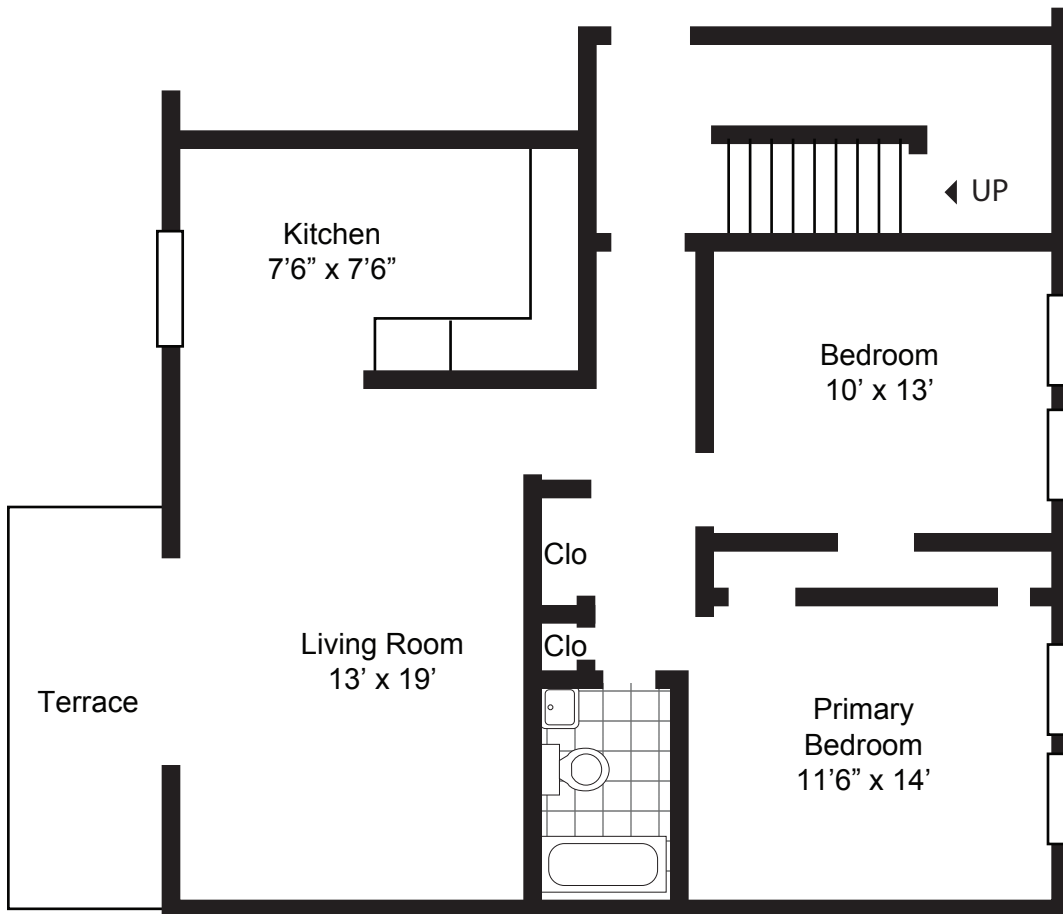

SPRING MANOR

apartments

700 A MILLERSVILLE ROAD • LANCASTER, PA 17603

2 BEDROOM
755 SF