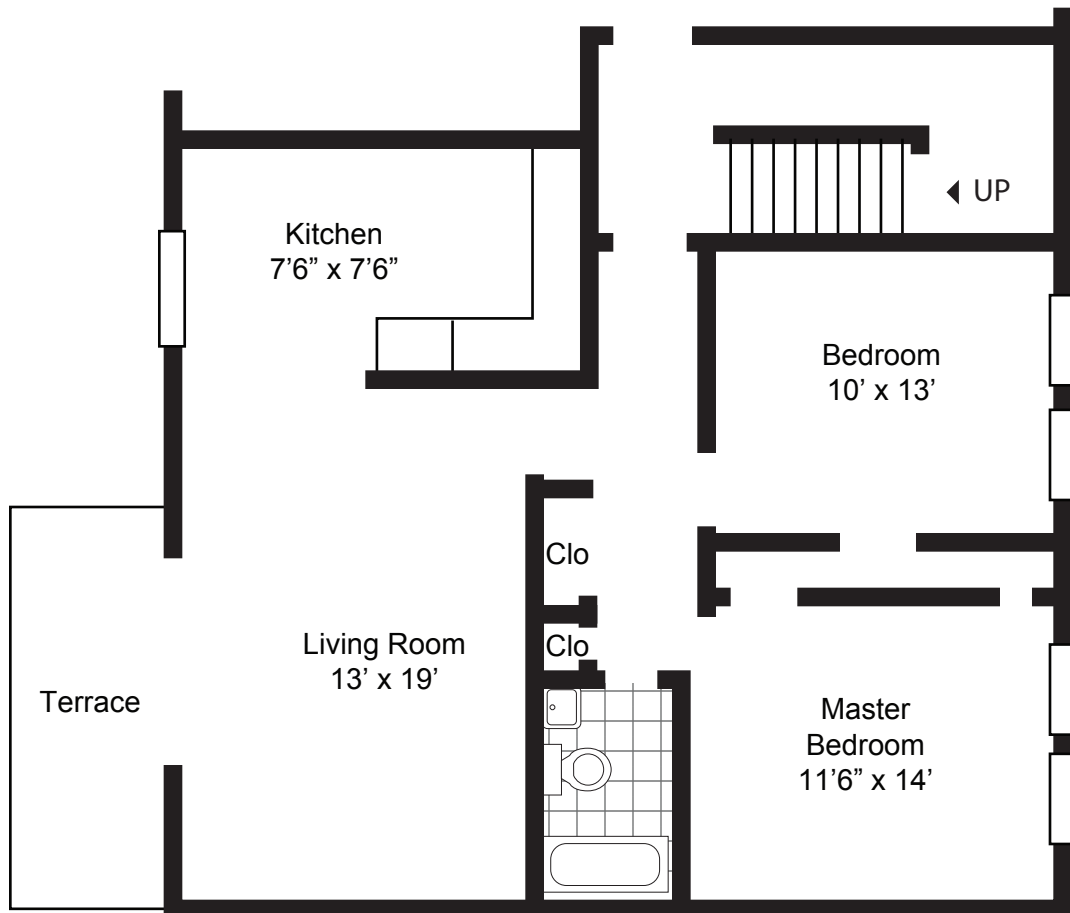

# SPRING MANOR

apartments

700 A MILLERSVILLE ROAD • LANCASTER, PA 17603

2 BEDROOM

755 SF