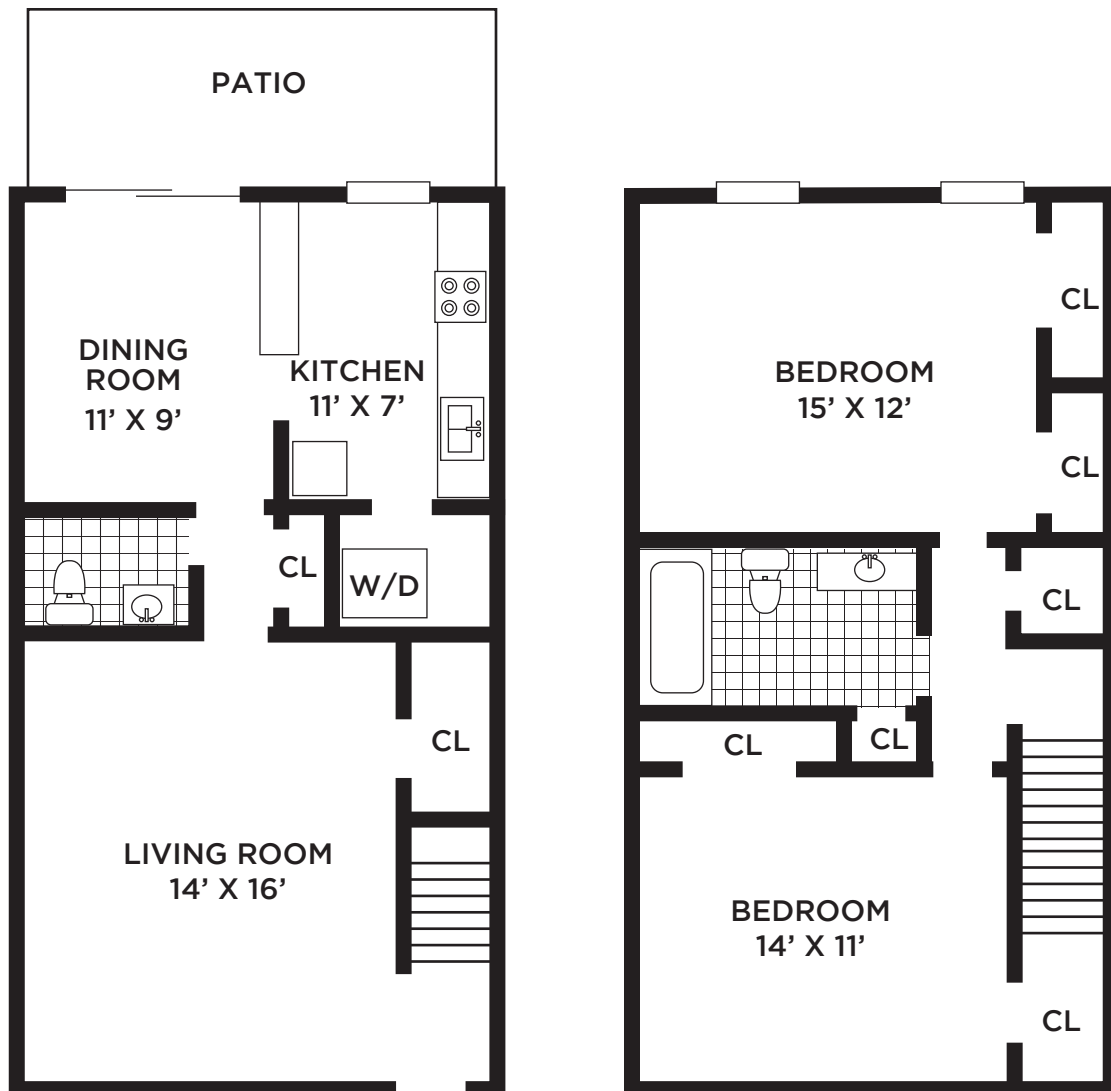

WINDSOR COURT

apartments

1831 HIDDEN LANE, LANCASTER, PA 17603

WINCROFT
1081 SF