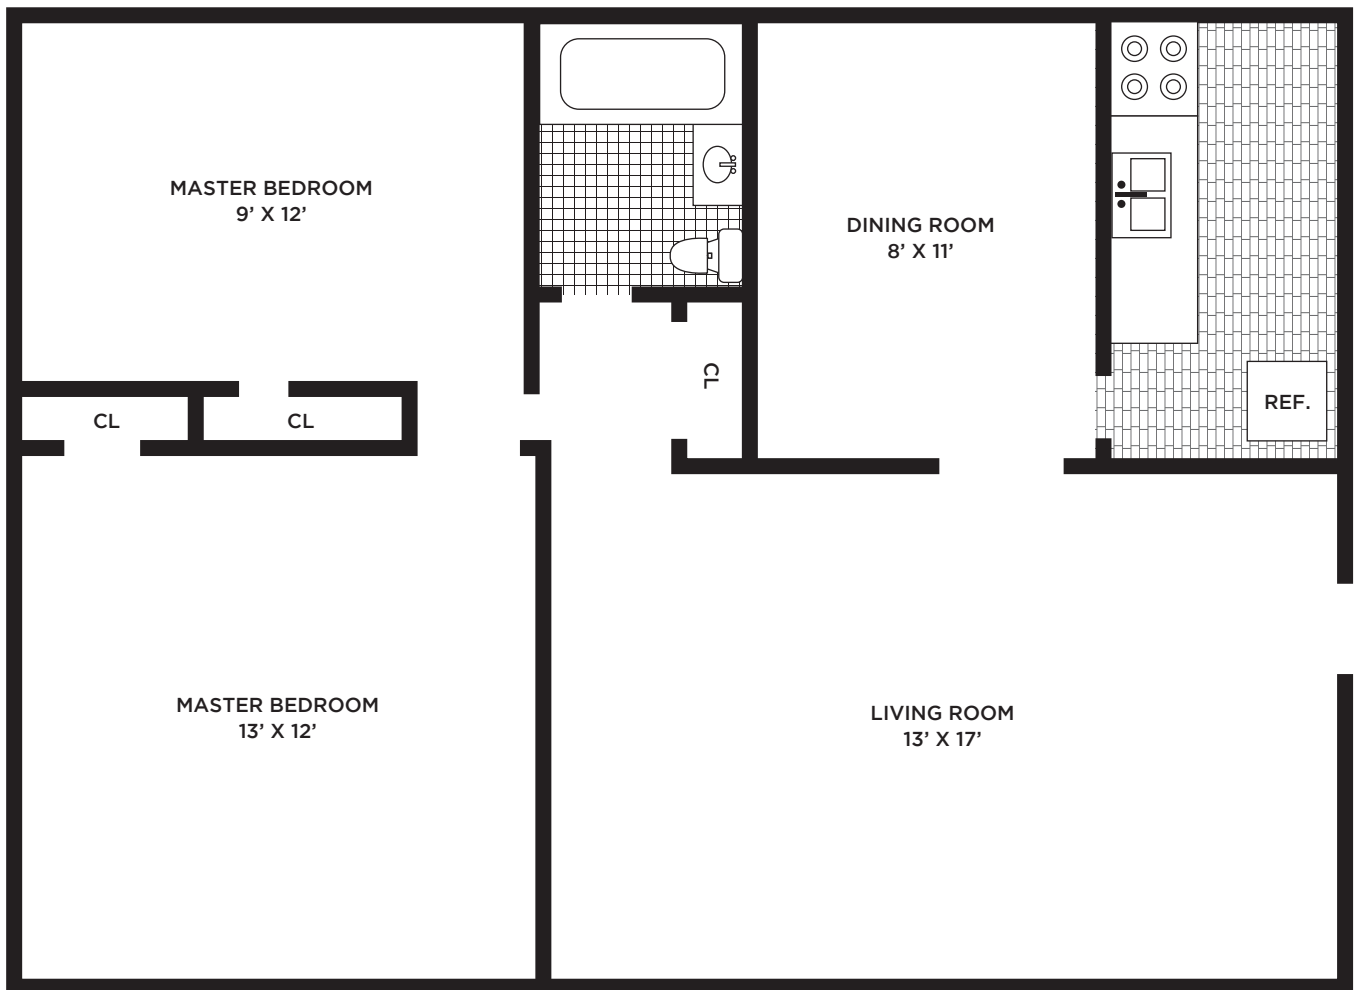

ESSEX
GARDENS

15 ESSEX COURT • MAYWOOD, NJ 07607

2 BEDROOM
696 SF