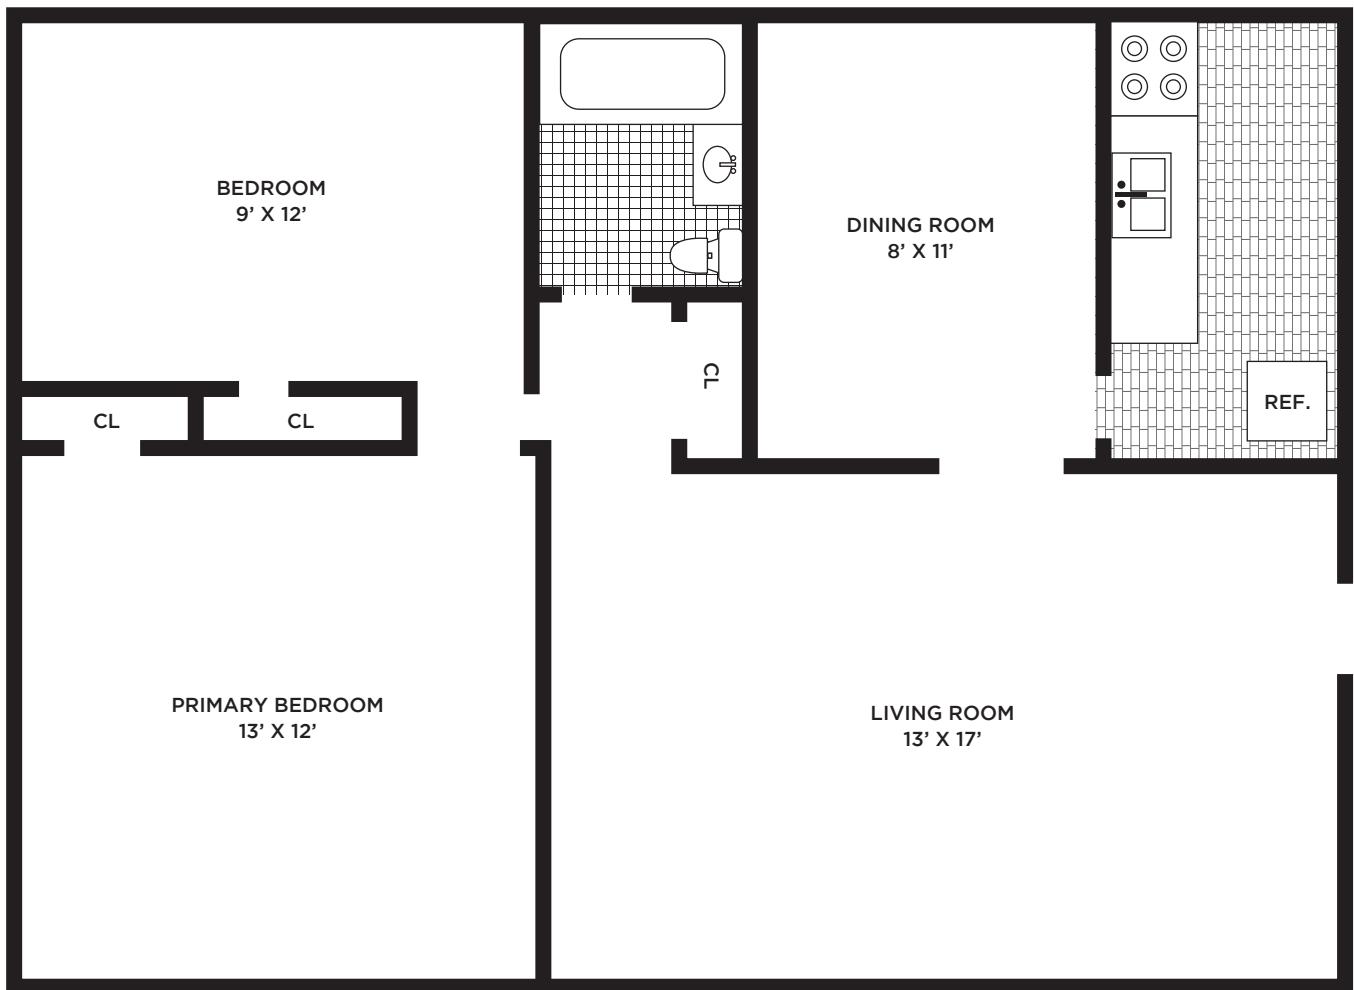

ESSEX
GARDENS

15 ESSEX COURT • MAYWOOD, NJ 07607

2 BEDROOM
696 SF