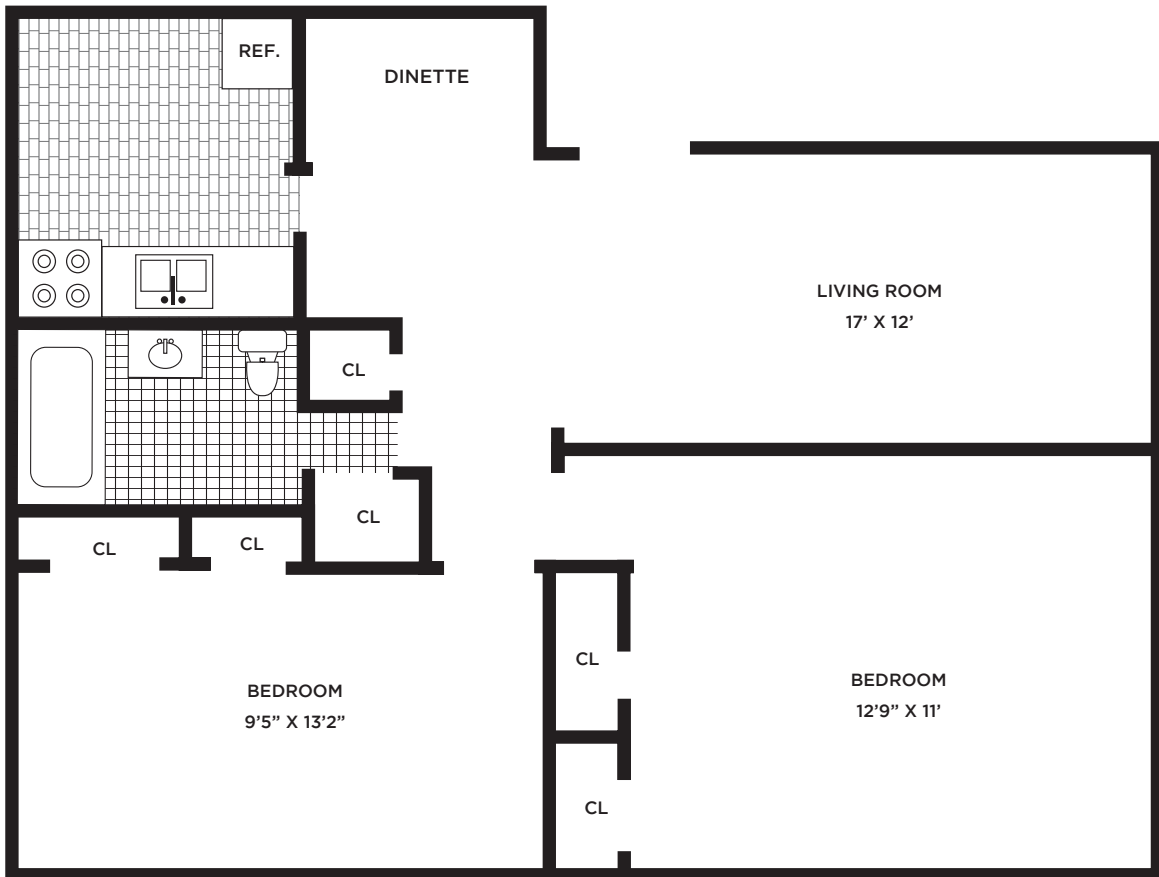

FRANKLIN
MANOR

70 FREMONT ST #C • BLOOMFIELD, NJ 07003

2 BEDROOM