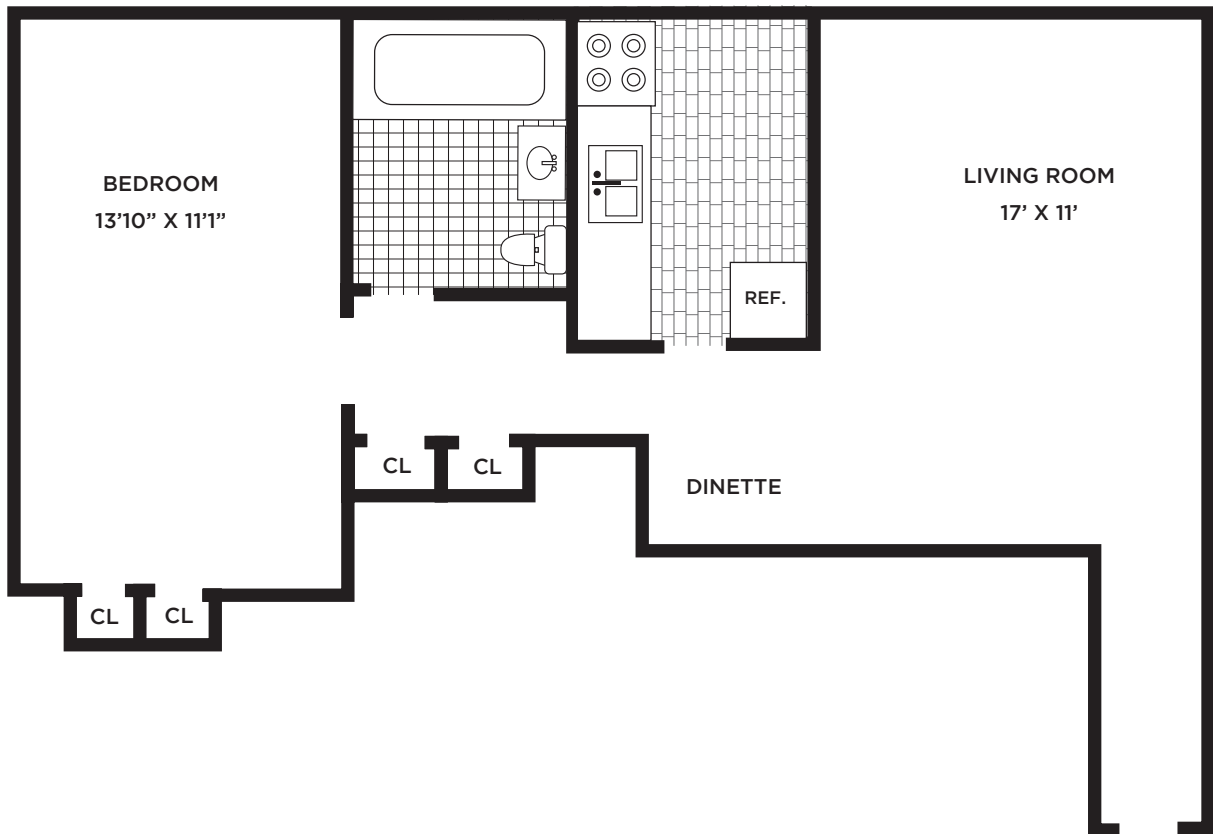

FRANKLIN
MANOR

70 FREMONT ST #C • BLOOMFIELD, NJ 07003

1 BEDROOM
500 SF