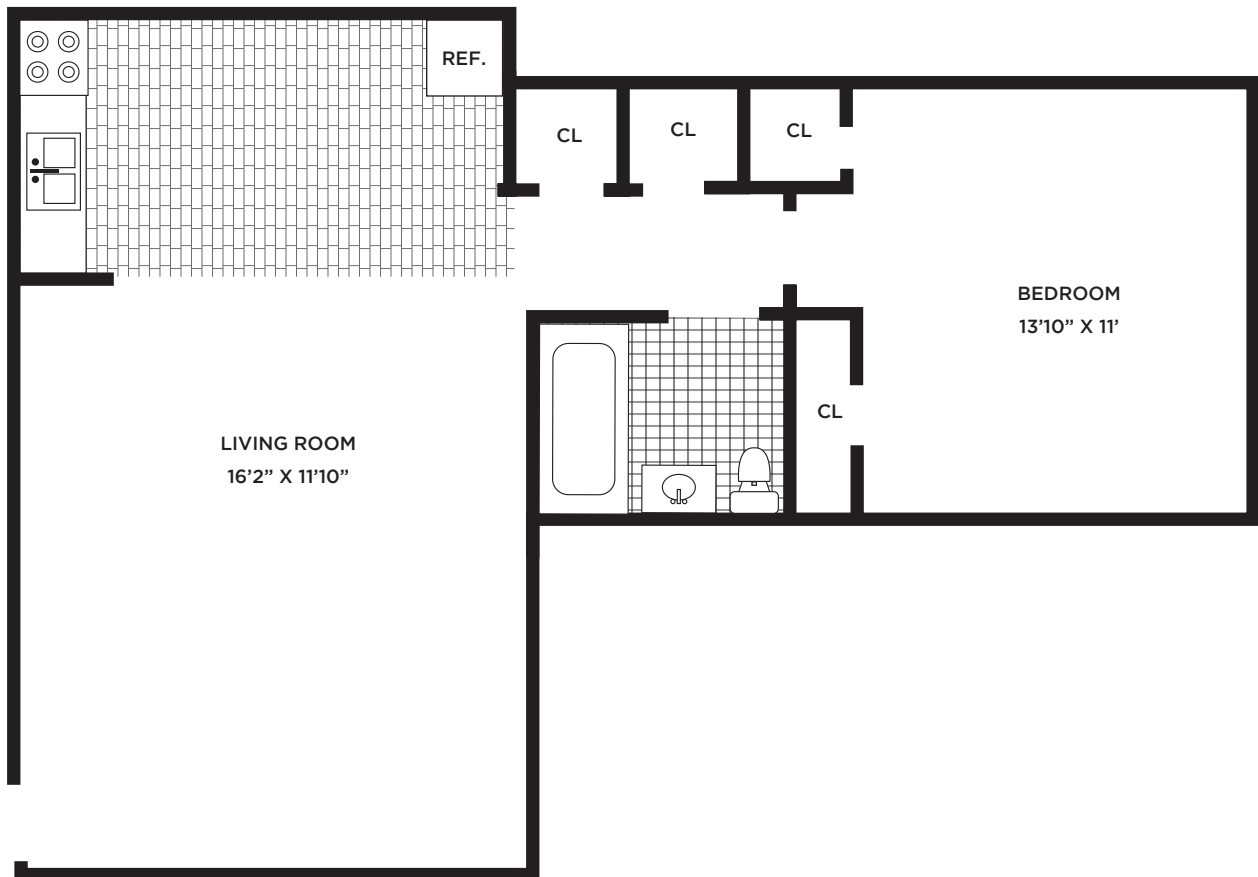

FRANKLIN
MANOR

70 FREMONT ST #C • BLOOMFIELD, NJ 07003

1 BEDROOM
495 SF