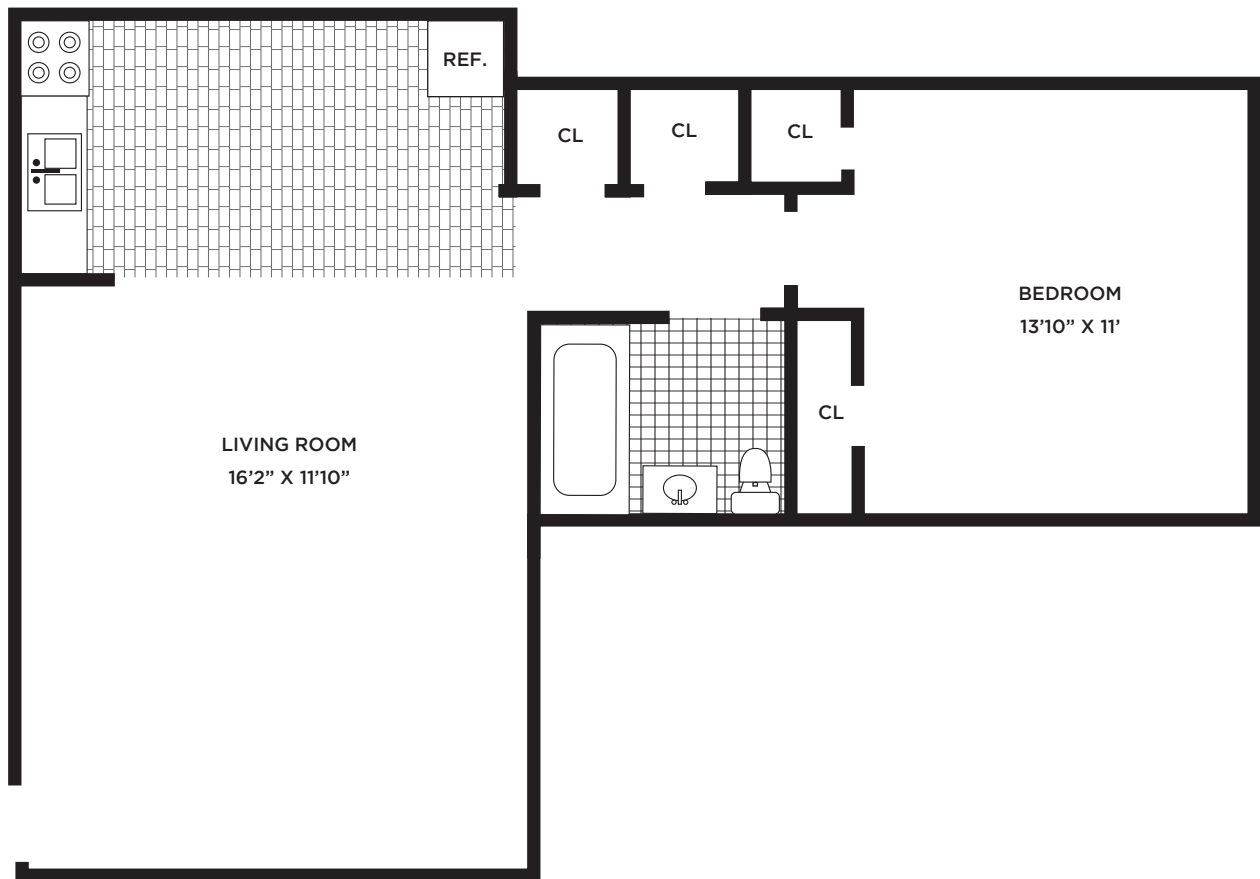

FRANKLIN
MANOR

70 FREMONT ST #C • BLOOMFIELD, NJ 07003

1 BEDROOM
492 SF