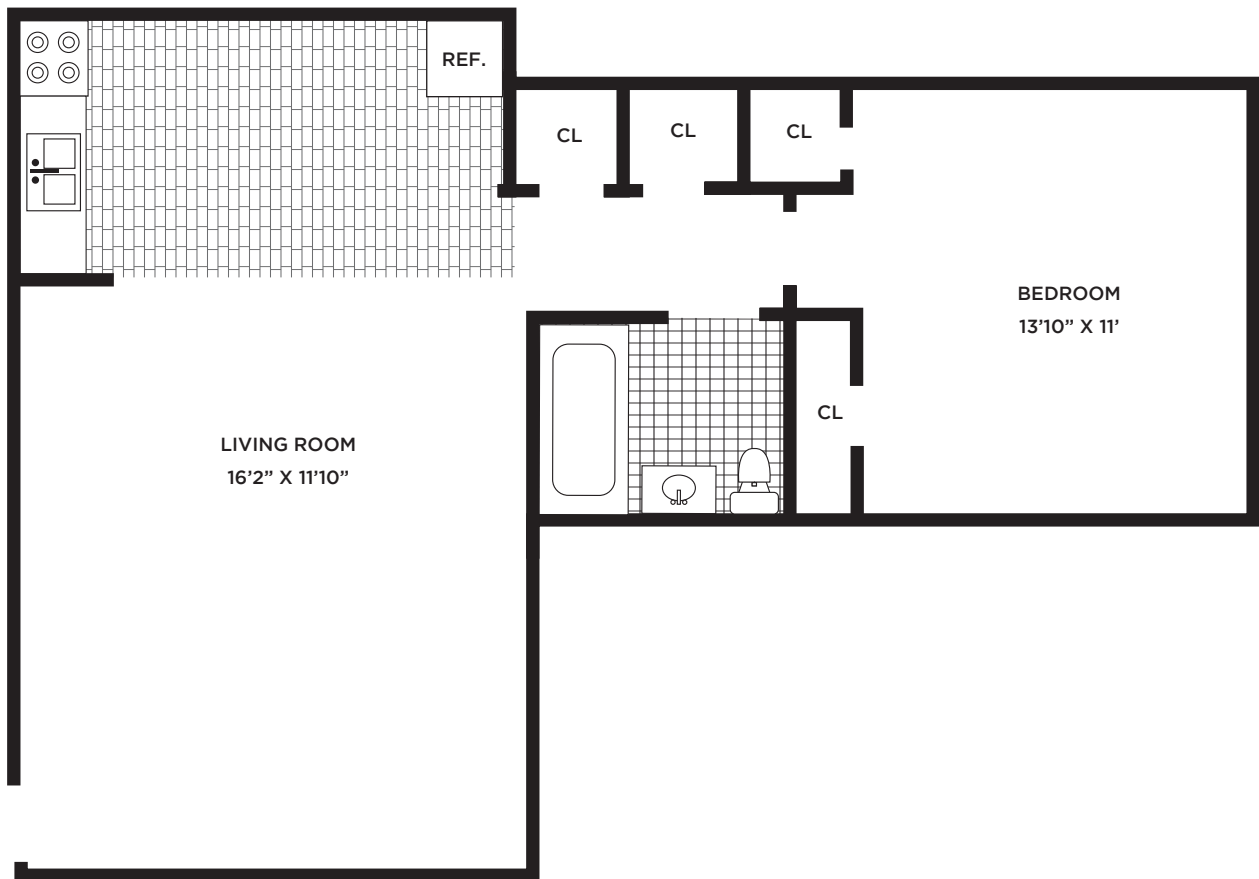

FRANKLIN
MANOR

70 FREMONT ST #C • BLOOMFIELD, NJ 07003

1 BEDROOM
492 SF