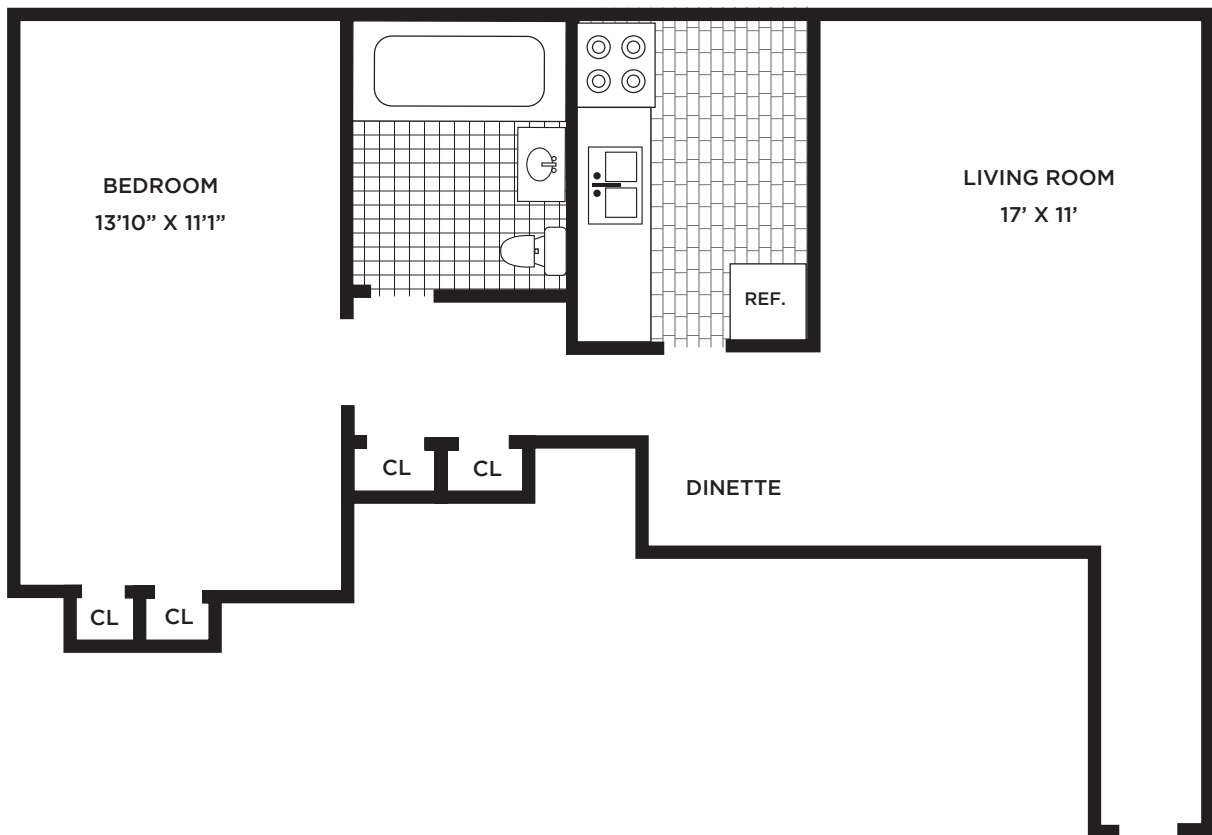

FRANKLIN  
MANOR

70 FREMONT ST #C • BLOOMFIELD, NJ 07003

1 BEDROOM  
500 SF