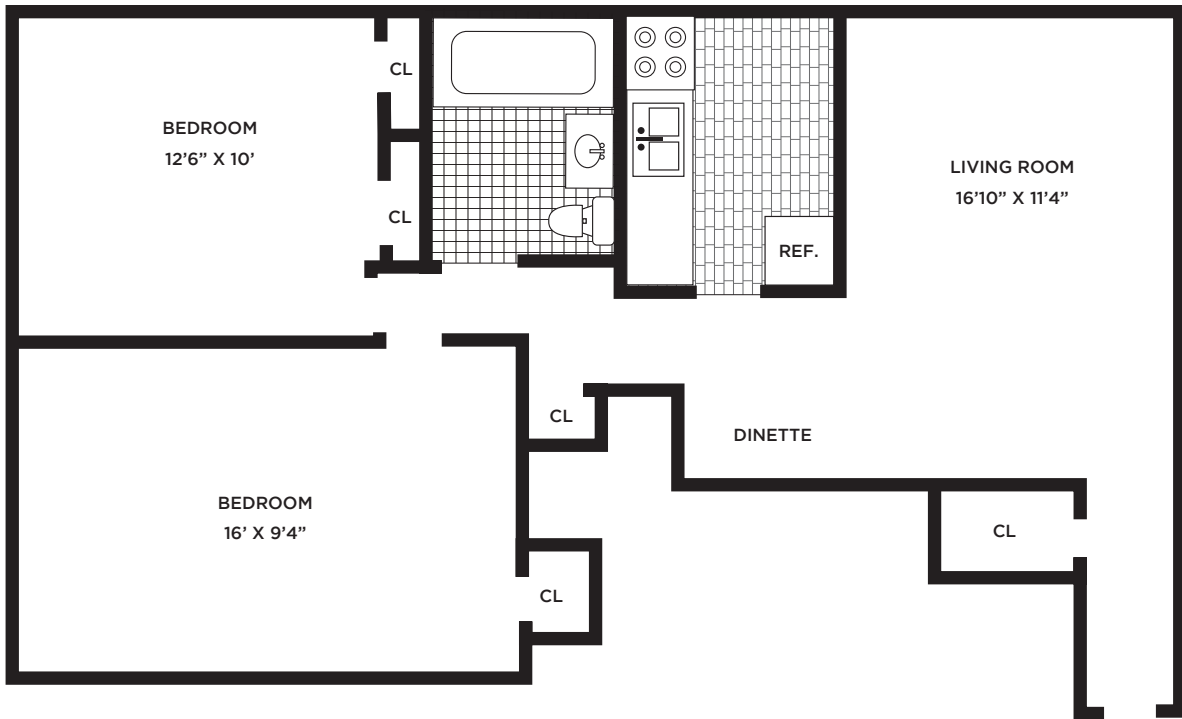

FRANKLIN
MANOR

70 FREMONT ST #C • BLOOMFIELD, NJ 07003

2 BEDROOM
625 SF