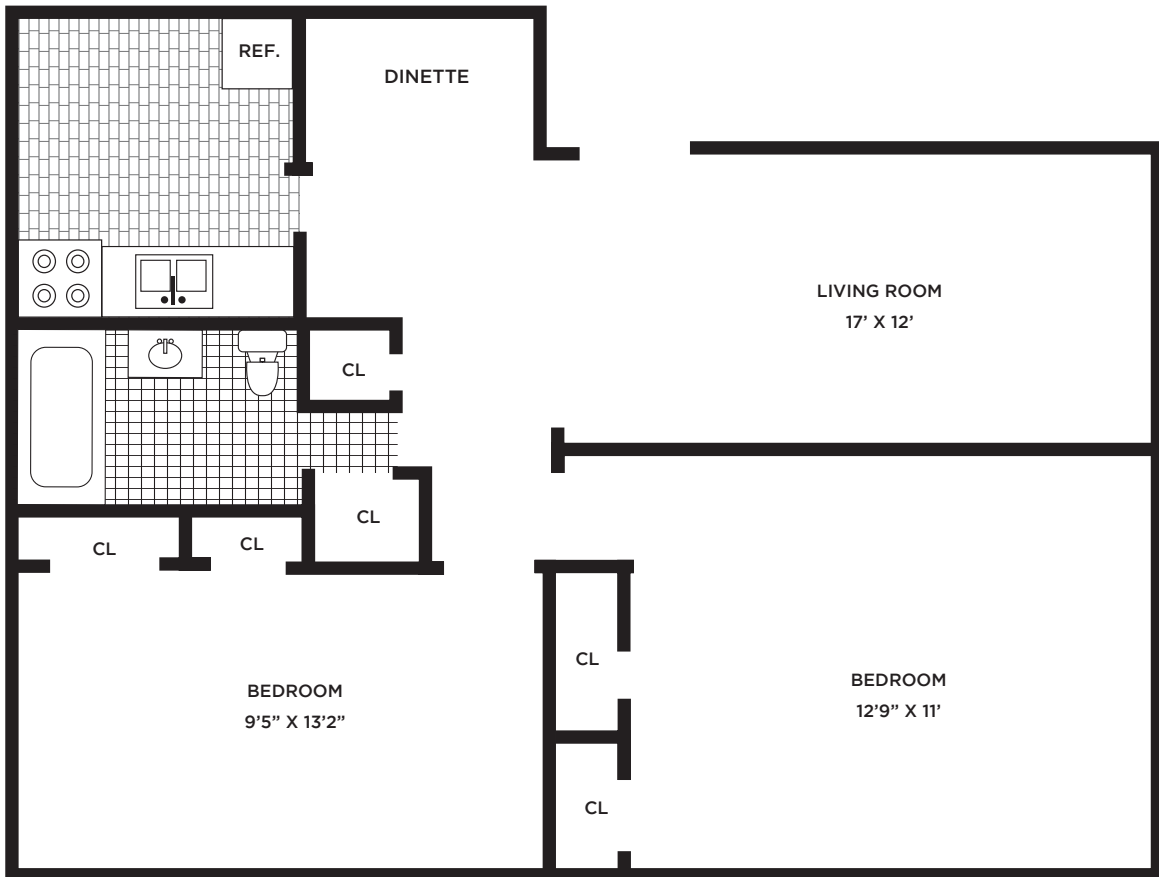

FRANKLIN
MANOR

70 FREMONT ST #C • BLOOMFIELD, NJ 07003

2 BEDROOM
665 SF