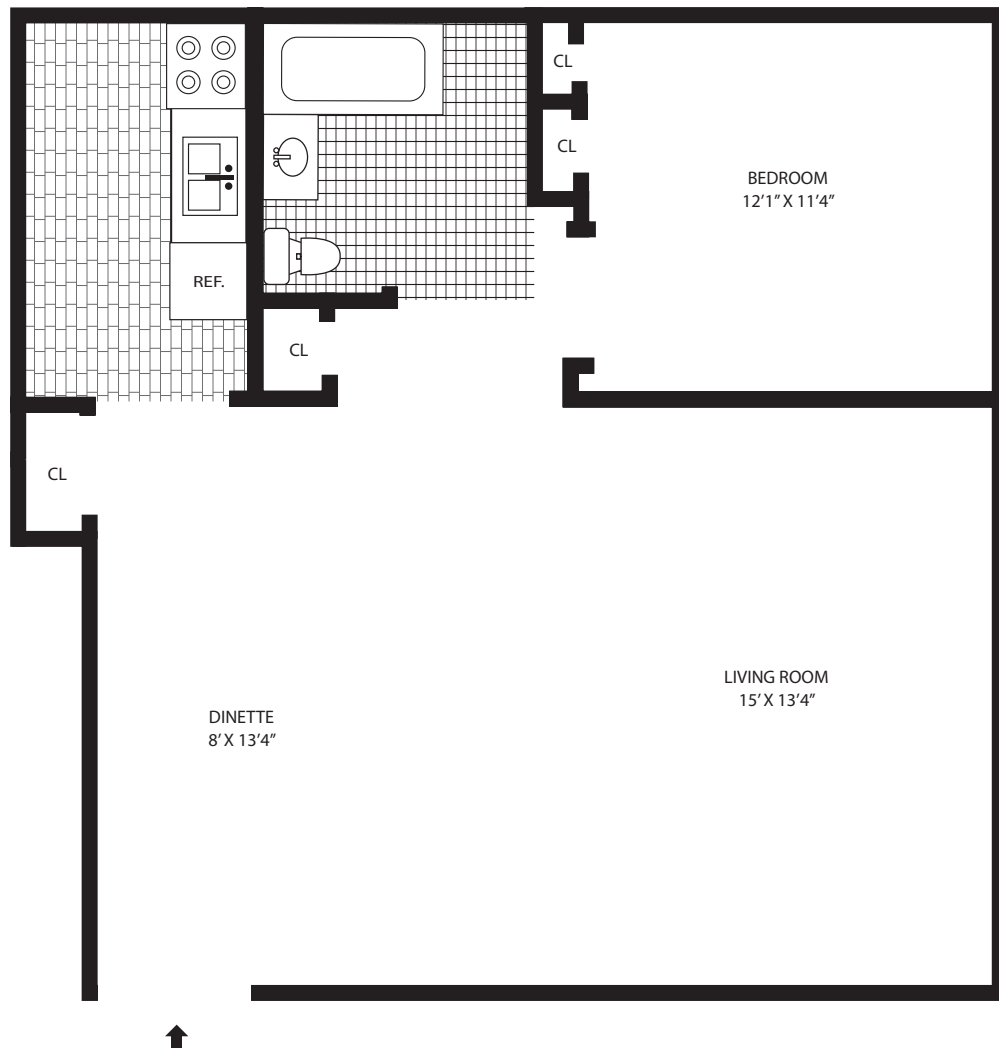

NUTLEY  
GARDENS

181 E HANCOX AVE • NUTLEY, NJ 07110

1 BEDROOM  
578 SF

EQUAL HOUSING  
OPPORTUNITY