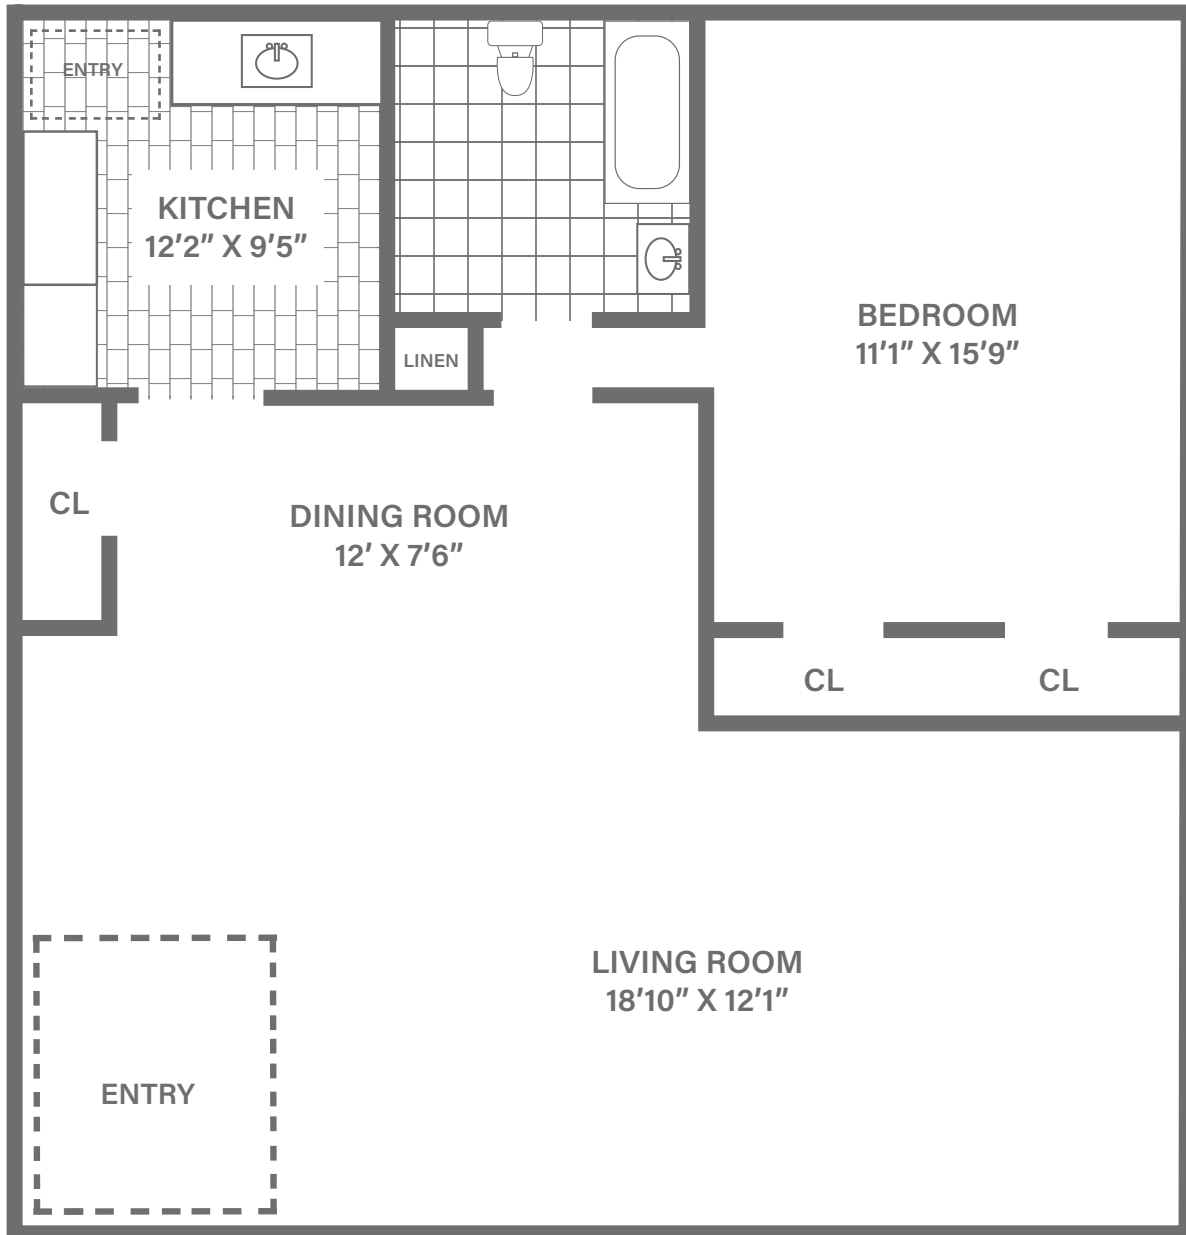

260 S 11TH AVE • HIGHLAND PARK, NJ 08904 • 732.985.6886

1 BED 1 BATH
687 SF