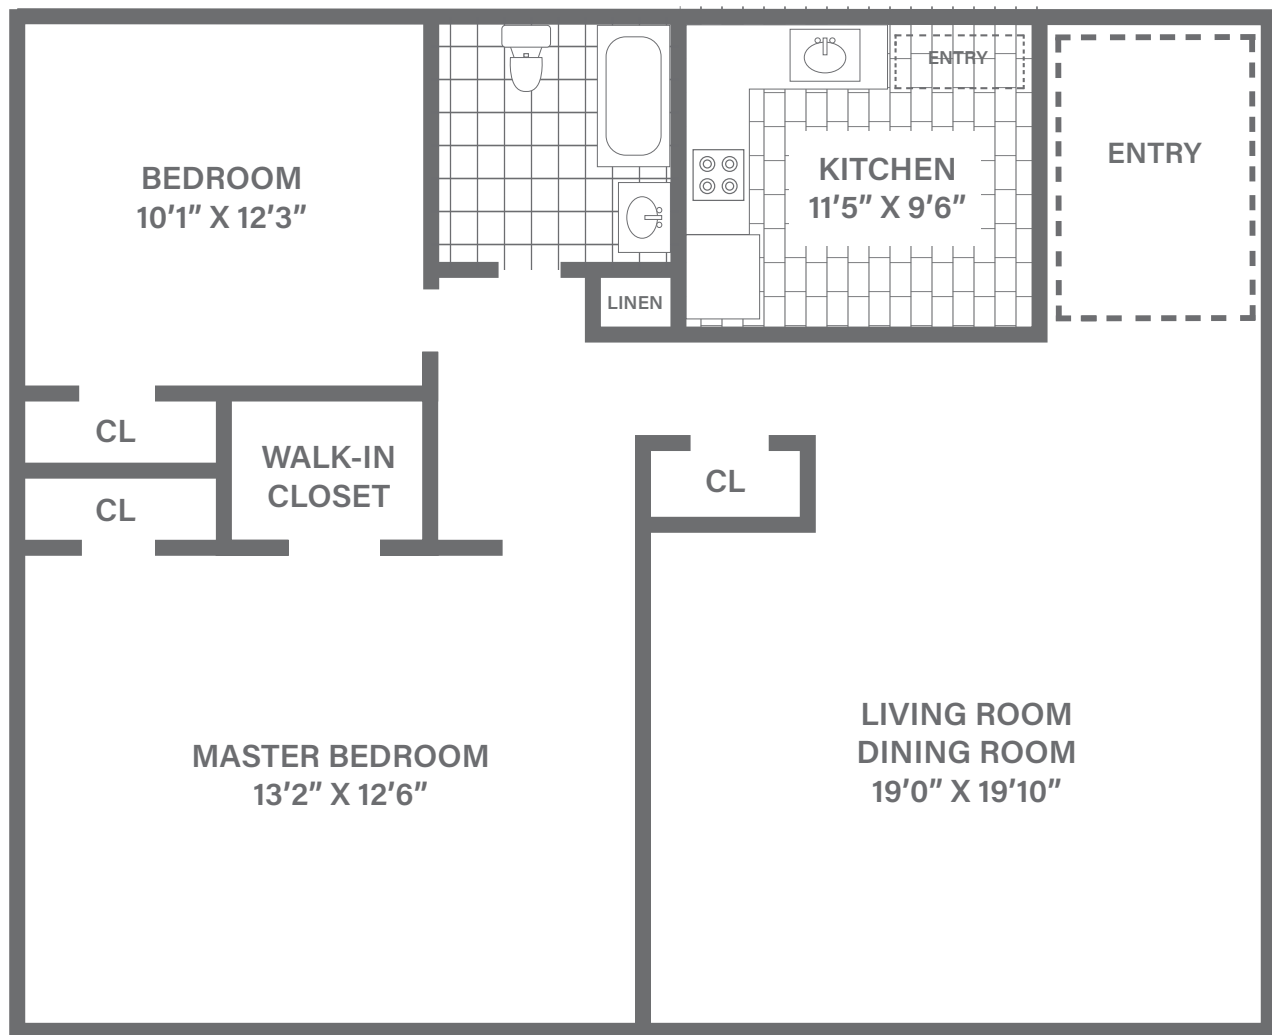

260 S 11TH AVE • HIGHLAND PARK, NJ 08904 • 732.985.6886

2 BED 1 BATH  
914 SF