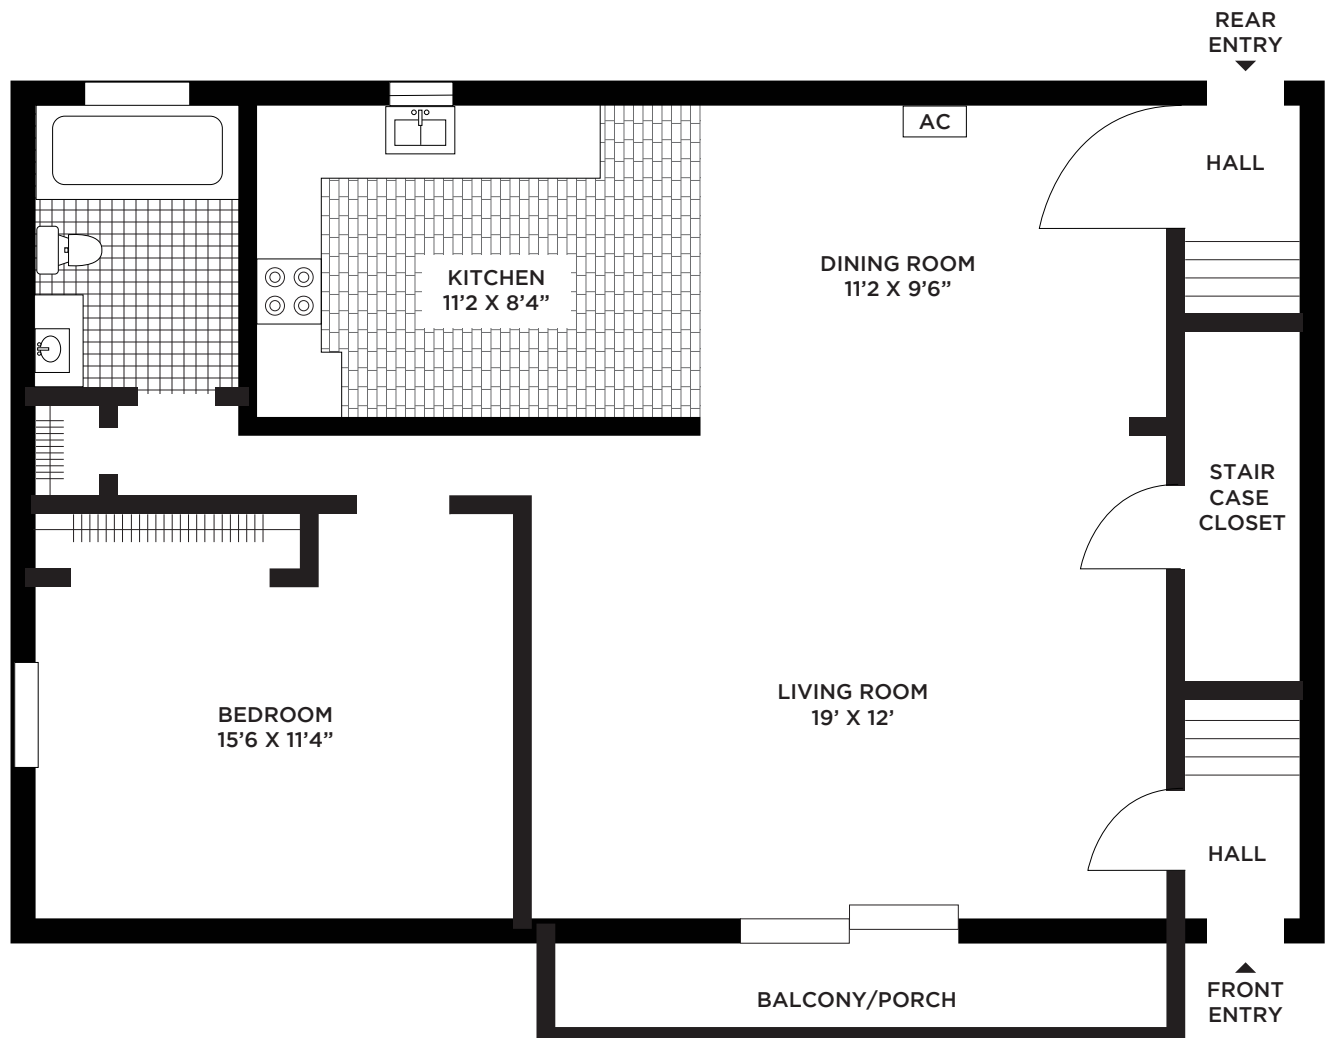

DC
DOUGLASS
GARDENS

462A HAMILTON STREET, SOMERSET, NJ 08873

ONE BEDROOM- 650 SQ. FT.