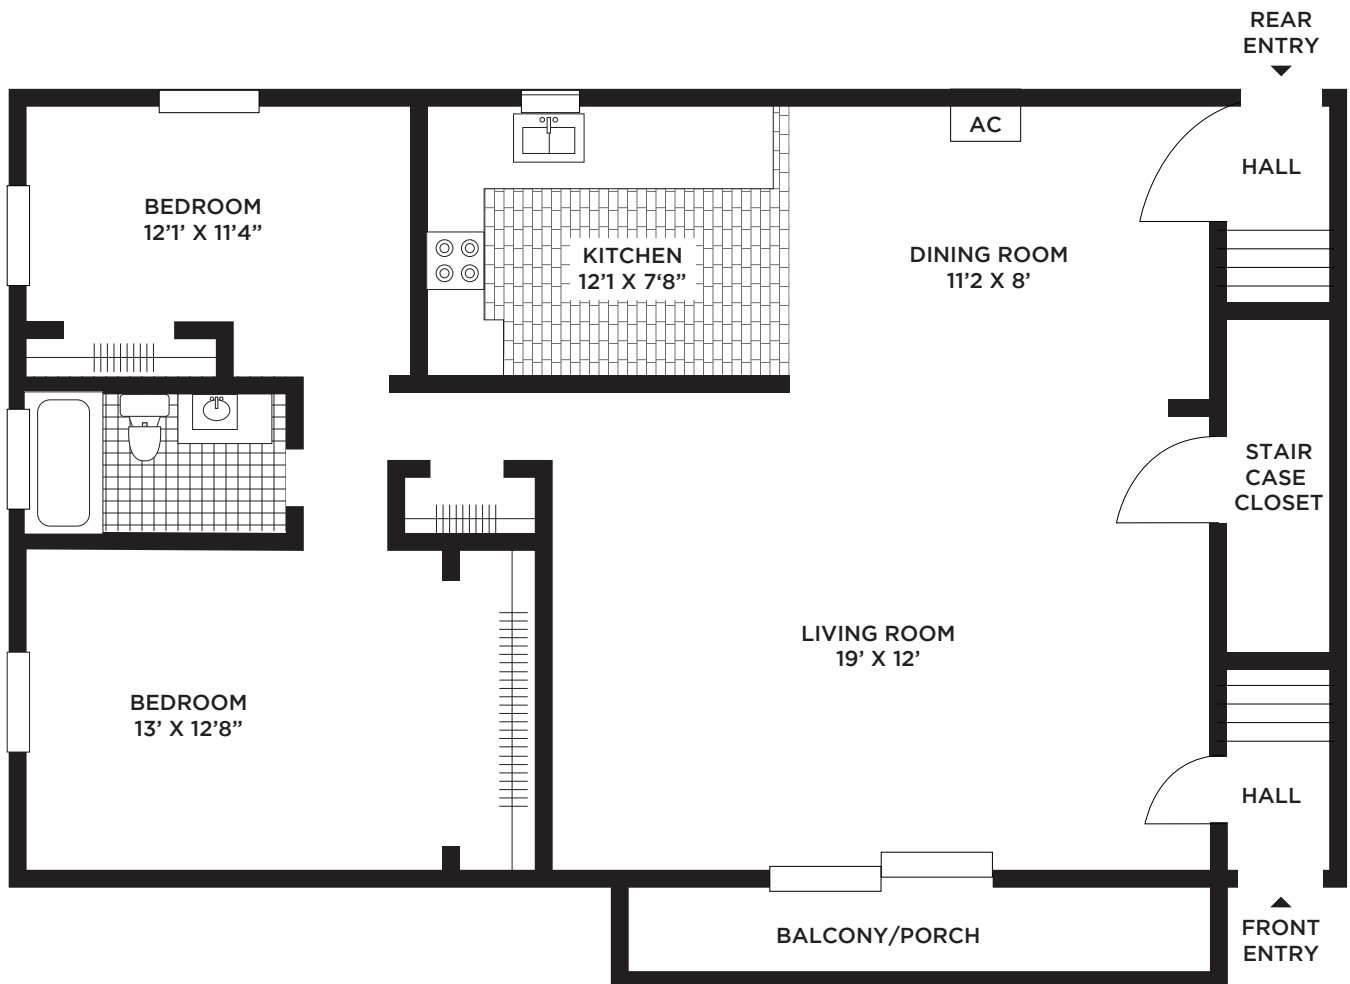

**DC**  
**DOUGLASS**  
GARDENS

462A HAMILTON STREET, SOMERSET, NJ 08873

**TWO BEDROOM- 780 SQ. FT.**