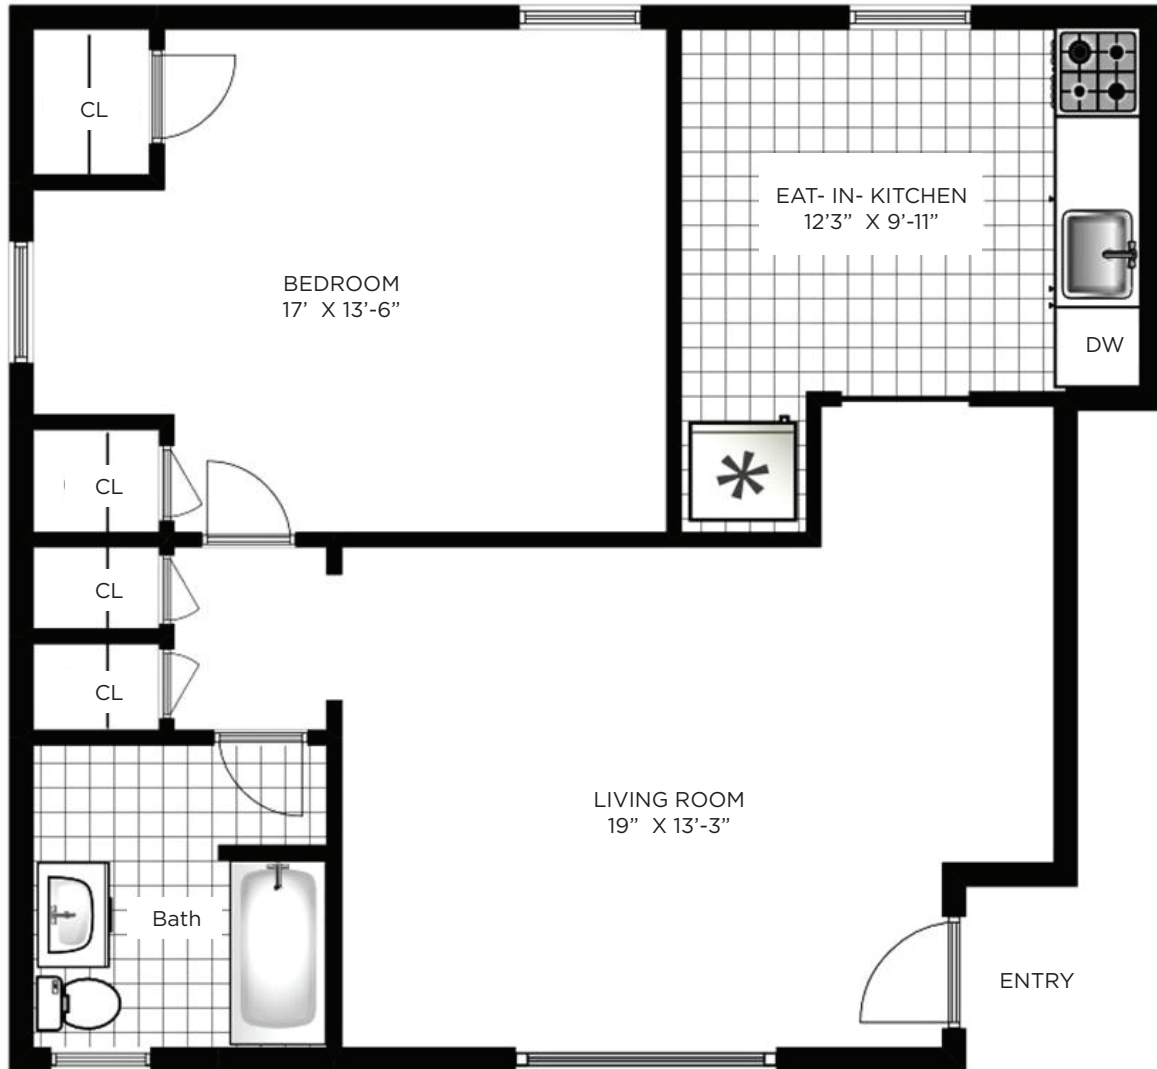

# short hills

CLUB VILLAGE

1 BEDROOM 1 BATHROOM EAT IN KITCHEN  
CLASSIC (C)  
810 SF