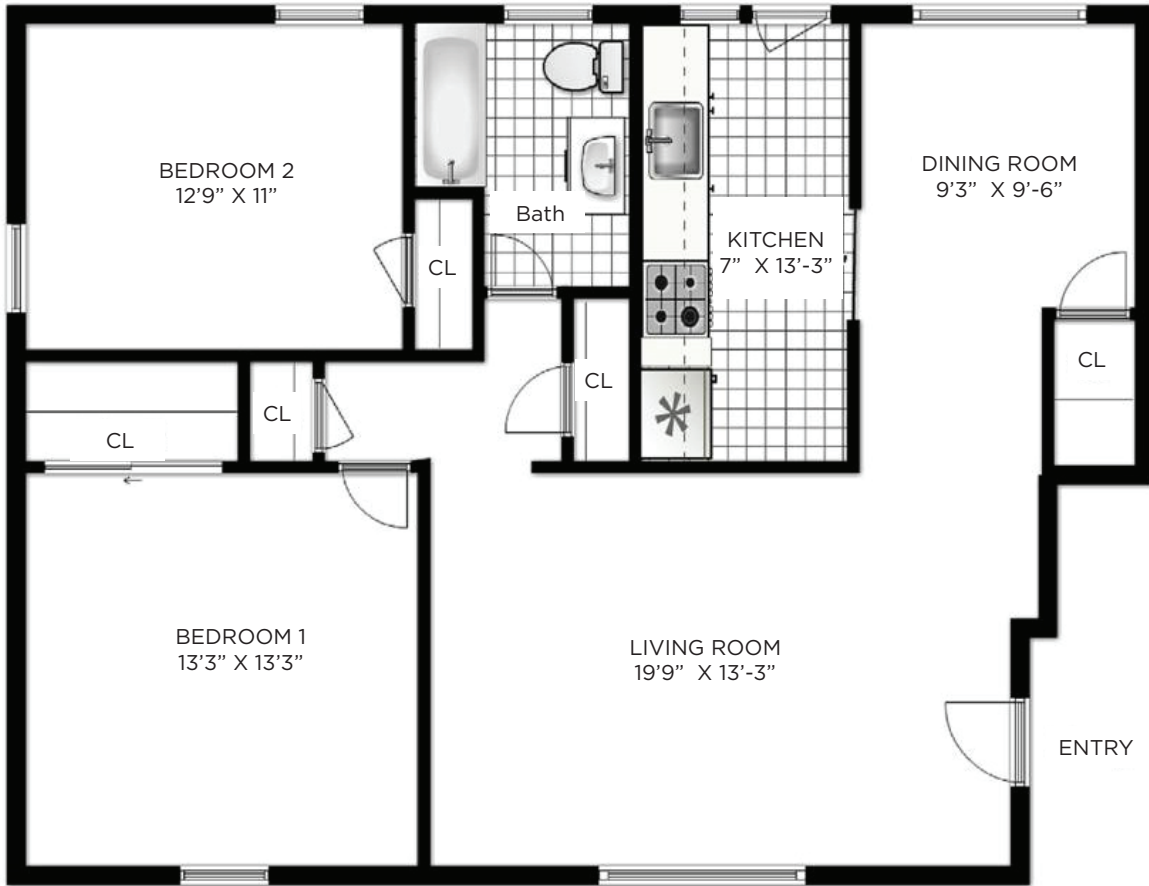

short hills

CLUB VILLAGE

2 BEDROOM 1 BATHROOM, DINING ROOM
CLASSIC (D)
1,008 SF