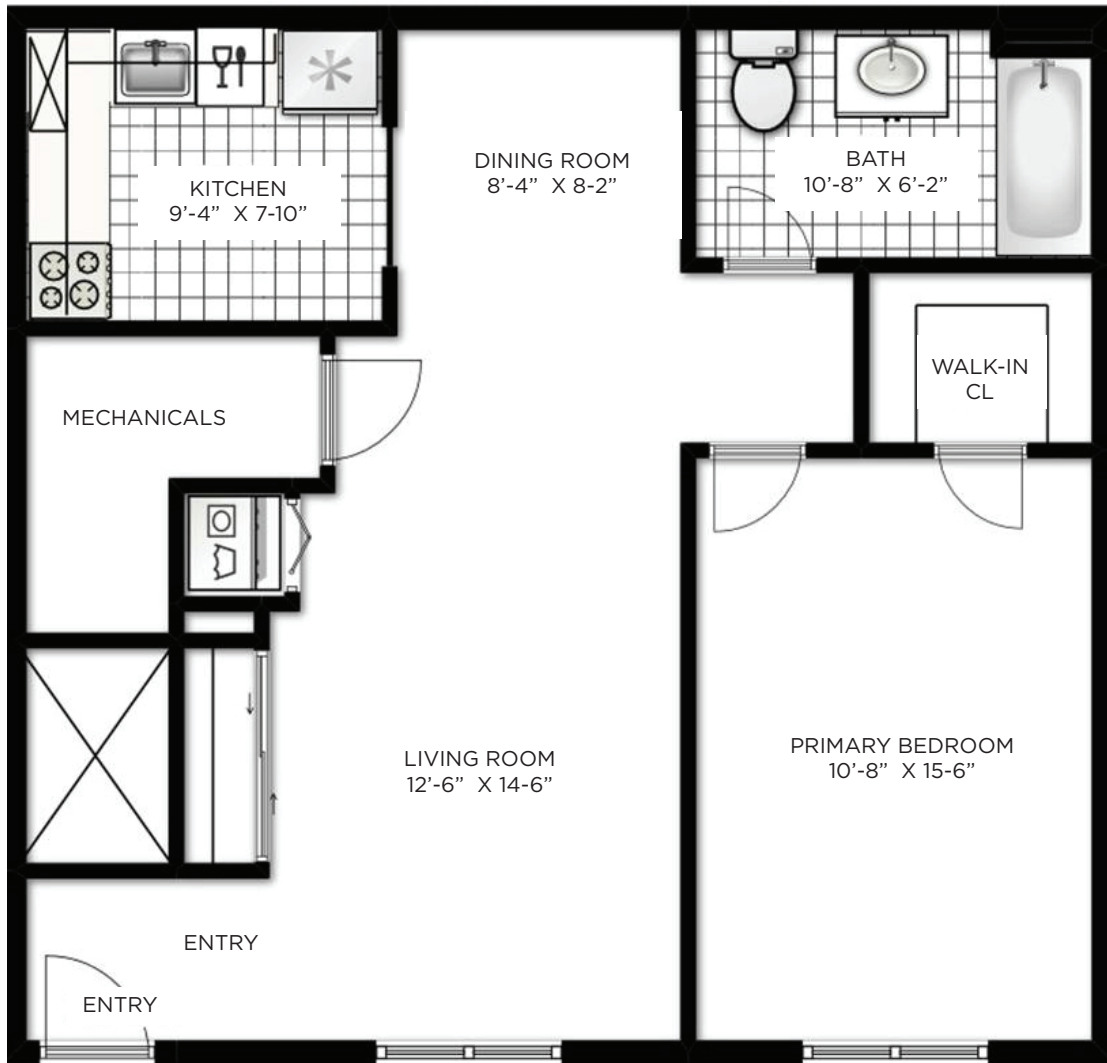

short hills

CLUB VILLAGE

1 BEDROOM 1 BATHROOM, FLAT
WOODLANDS (P)
1,070 SF