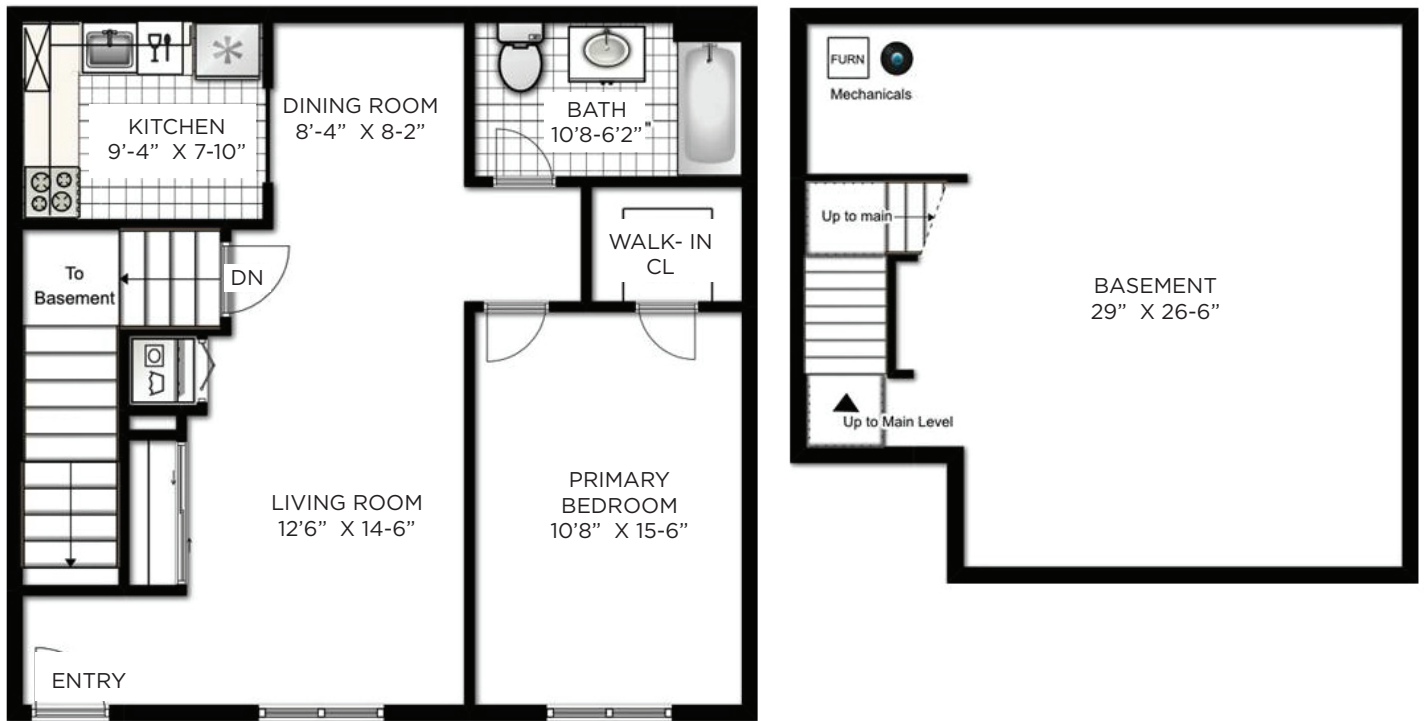

short hills

CLUB VILLAGE

1 BEDROOM 1 BATHROOM, BASEMENT
WOODLANDS (R)
1,725 SF