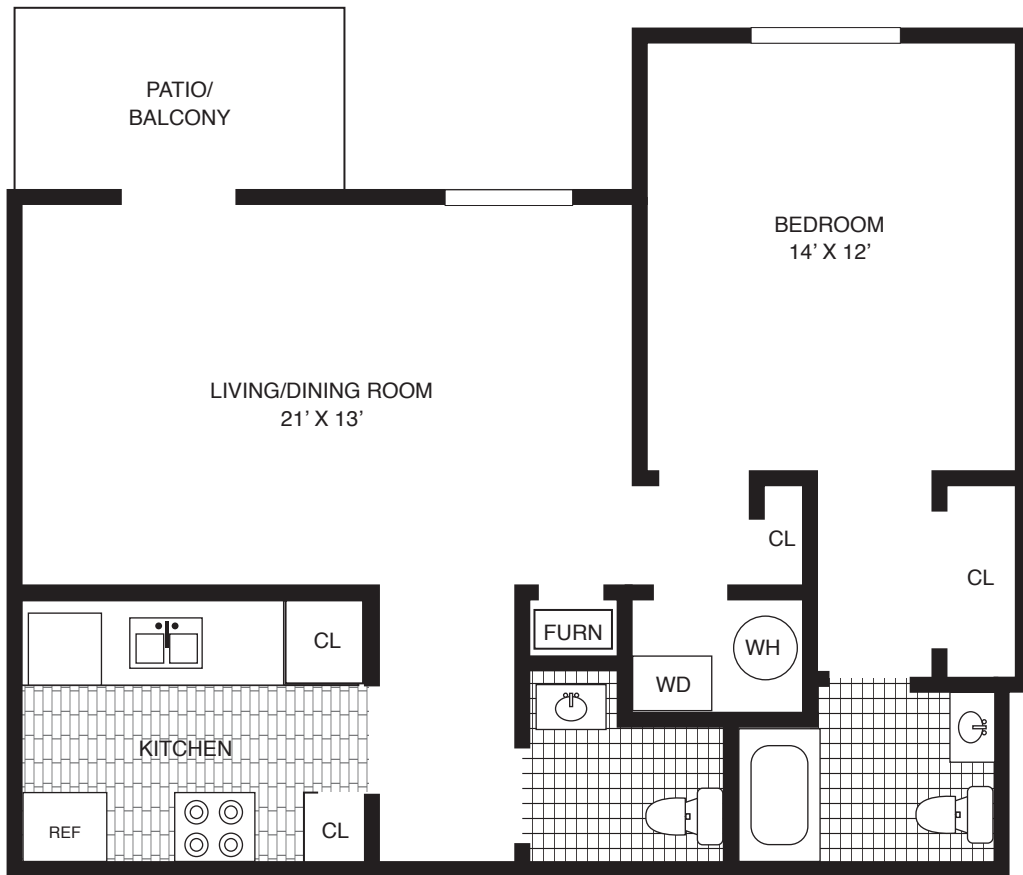

RIVER CLUB

APARTMENTS

**THE CARTERET- 800 SF
1 BED 1.5 BATH**