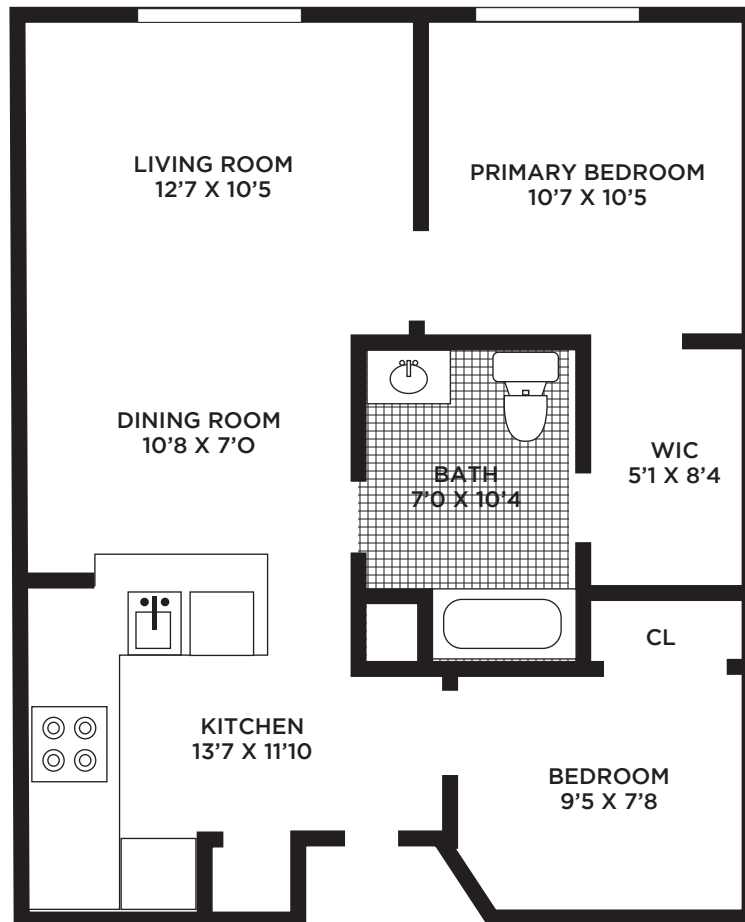

WATER'S EDGE AT RAHWAY

2 BEDROOM • 1 BATH
900 SF