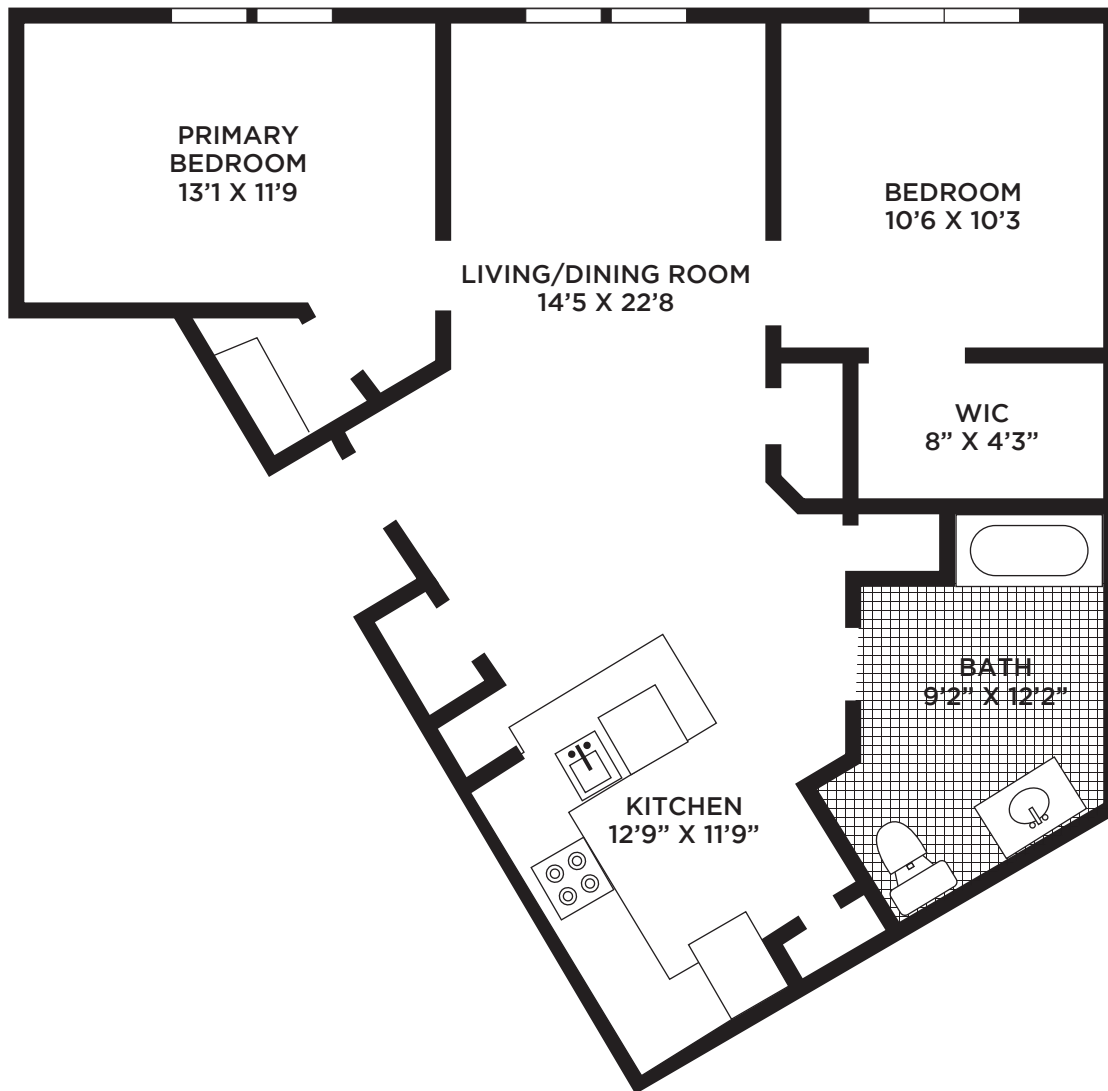

WATER'S EDGE
AT RAHWAY

2 BEDROOM • 1 BATH
773 SF